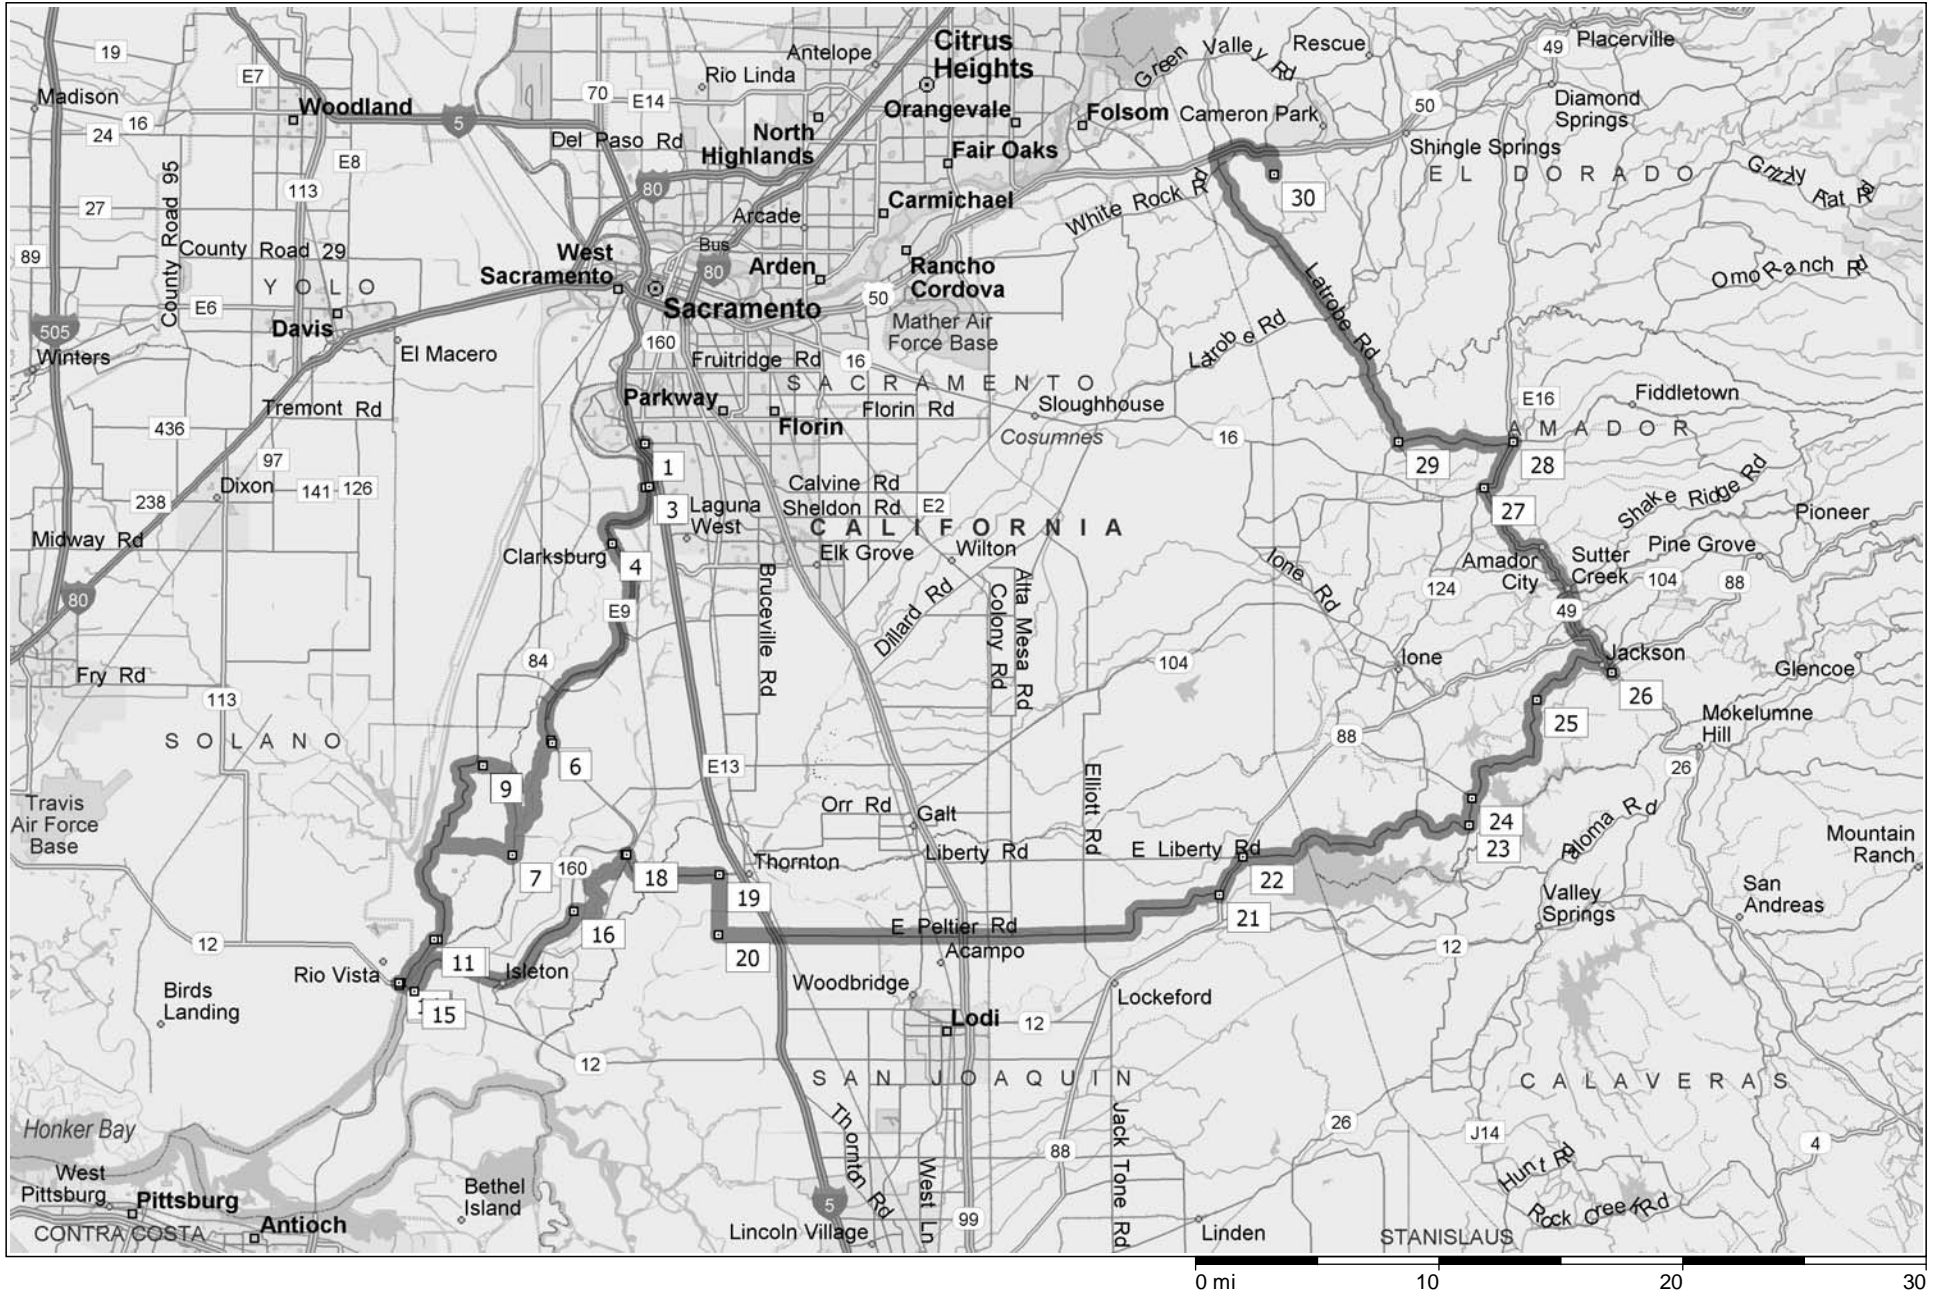

# 5-31 Drive #1

157.0 miles; 4 hours, 52 minutes

- |         |        |   |
|---------|--------|---|
| 6:00 AM | 0.0 mi | <b>1</b> Depart near Cordova on Meadowview Rd (Wes... for 98 yds                              |
| 6:00 AM | 0.1 mi | Continue (West) on Local road(s) for 21 y...  |
| 6:01 AM | 0.1 mi | Turn LEFT (South) onto SR-160 [Freeport Blvd] f... 1.8 mi                                     |
| 6:04 AM | 1.8 mi | Turn RIGHT (West) onto Freeport Bridge for 0.2 ...  |
| 6:04 AM | 2.0 mi | <b>2</b> At 33202 S River Rd, Clarksburg, CA 95612, return East on Freeport Bridge for 0.2 mi |
| 6:04 AM | 2.2 mi | <b>3</b> At Freeport Bridge, Sacramento, CA 95832, return West on Freeport Bridge for 0.2 mi  |
| 6:05 AM | 2.3 mi | Turn LEFT (South) onto CR-E9 [S River Rd] for 3... mi   |

6:09 AM

5.9 mi

4 At 32839 S River Rd, Clarksburg, CA 95612, stay on CR-E9 [S River Rd] (South) for 9.2 mi

- 6:21 AM 15.1 mi Continue (South) on SR-160 [Victory Hwy] for 1.0 ...
- 6:22 AM 16.1 mi 5 At 12495 SR-160, Courtland, CA 95615, stay on SR-160 [Victory Hwy] (South) for 0.1 mi
- 6:22 AM 16.2 mi 6 At 12502 Grand Island Rd, Walnut Grove, CA 95690, turn RIGHT (West) onto Grand Island R... for 5.5 mi

- 6:33 AM 21.7 mi \*Check timetable\* Take Howard Landing (West)
- 6:33 AM 21.7 mi 7 \*Check timetable\* At Howard Landing, stay on Howard Landing (West)
- 6:34 AM 21.7 mi Take Ryer Rd E (North) for 4.8 ...

6:43 AM    26.5 mi    8 At 3003 Ryer Rd E, Walnut Grove, CA 95690, return South-East on Ryer Rd E for 4.8 mi

6:53 AM 31.3 mi Turn RIGHT (North) onto SR-220 for 3.1 ...  
 7:00 AM 34.4 mi Turn RIGHT (North-East) onto SR-84 for 4.9 ...