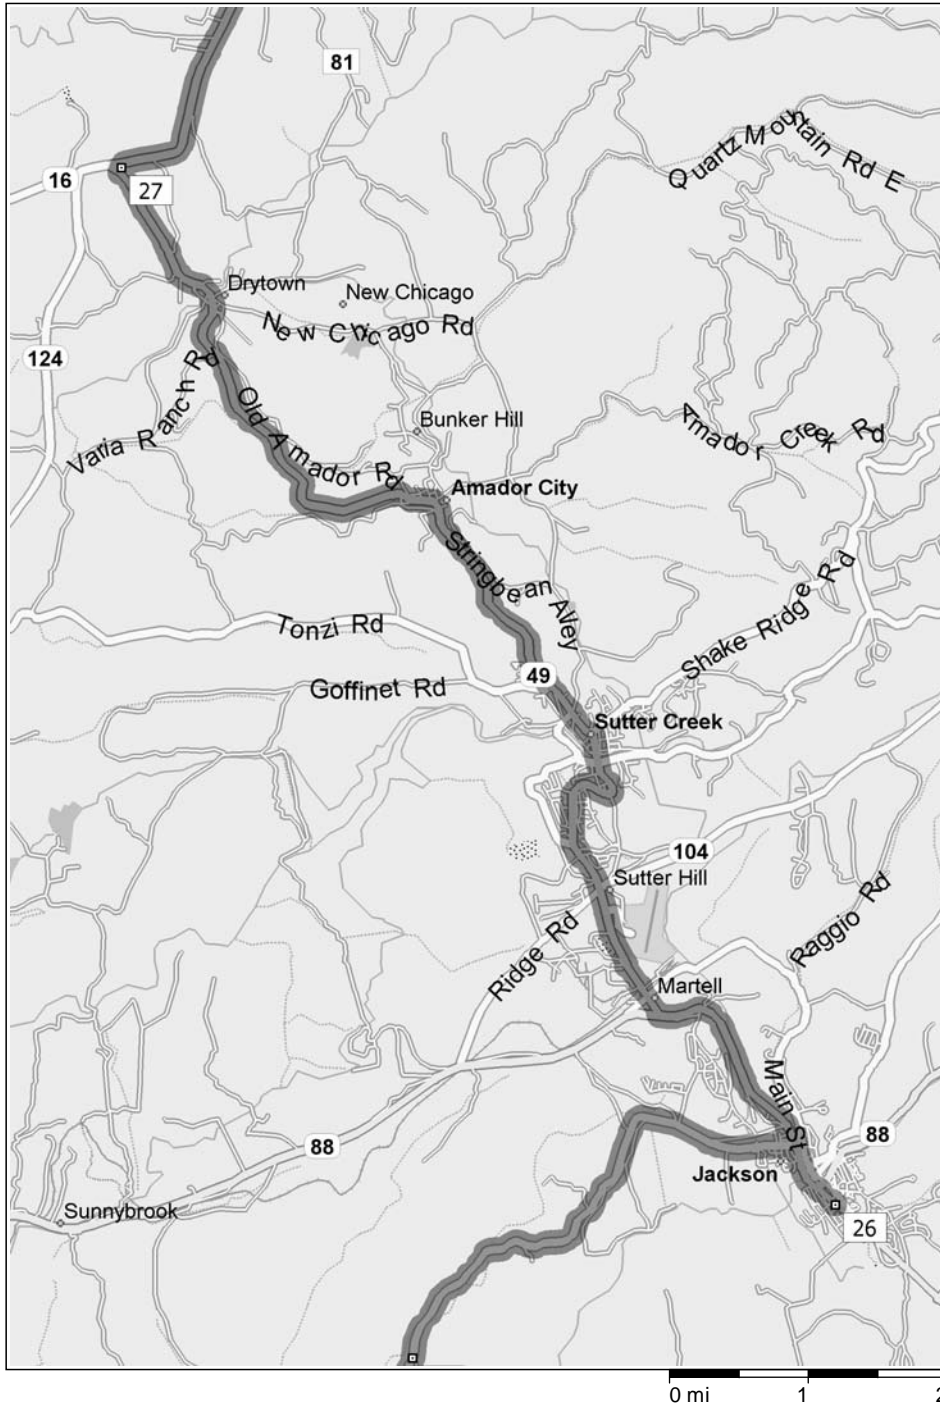

- 8:21 AM 90.3 mi Bear LEFT (North-East) onto N Tully Rd for 1.1 ...
- 8:23 AM 91.4 mi Bear RIGHT (East) onto E Jahant Rd for 2.1 ...
- 8:26 AM 93.5 mi Bear LEFT (North) onto N Mackville Rd for 0.5 ...

- 8:27 AM 94.0 mi Bear RIGHT (East) onto E Collier Rd for 1.1 ...
- 8:28 AM 95.1 mi **21** At 24753 SR-88, Acampo, CA 95220, turn LEFT (North) onto SR-88 for 1.8 mi
- 8:31 AM 96.9 mi Bear RIGHT (East) onto E Liberty Rd for 54 yds
- 8:31 AM 97.0 mi **22** At 21821 E Liberty Rd, Acampo, CA 95220, stay on E Liberty Rd (East) for 2.9 mi

8:35 AM    99.8 mi    Bear LEFT (North-East) onto Camanche Pkwy (... for 8.7 mi)

- 8:47 AM 108.5 mi 23 At 5504 Buena Vista Rd, Lone, CA 95640, bear LEFT (North) onto Buena Vista Rd for 1.2 mi
- 8:49 AM 109.7 mi Turn RIGHT (South-East) onto Stony Creek Rd for 98 yds
- 8:49 AM 109.7 mi 24 At Stony Creek Rd, Lone, CA 95640, stay on Stony Creek Rd (East) for 6.1 mi

- 8:57 AM 115.8 mi Bear RIGHT (North) onto Stoney Creek Rd for 0... mi
- 8:57 AM 116.2 mi 25 At 9328 Stoney Creek Rd, Jackson, CA 9564... stay on Stoney Creek Rd (North) for 1.3 mi
- 8:59 AM 117.4 mi Continue (East) on Stoney Creek Rd for 0.6 ...
- 9:01 AM 118.1 mi Bear RIGHT (East) onto Stoney Creek Rd for 0.8 ...
- 9:02 AM 118.9 mi Bear RIGHT (East) onto Stoney Creek Rd for 0.3 ...
- 9:03 AM 119.1 mi Continue (East) on Hoffman St for 0.9 ...