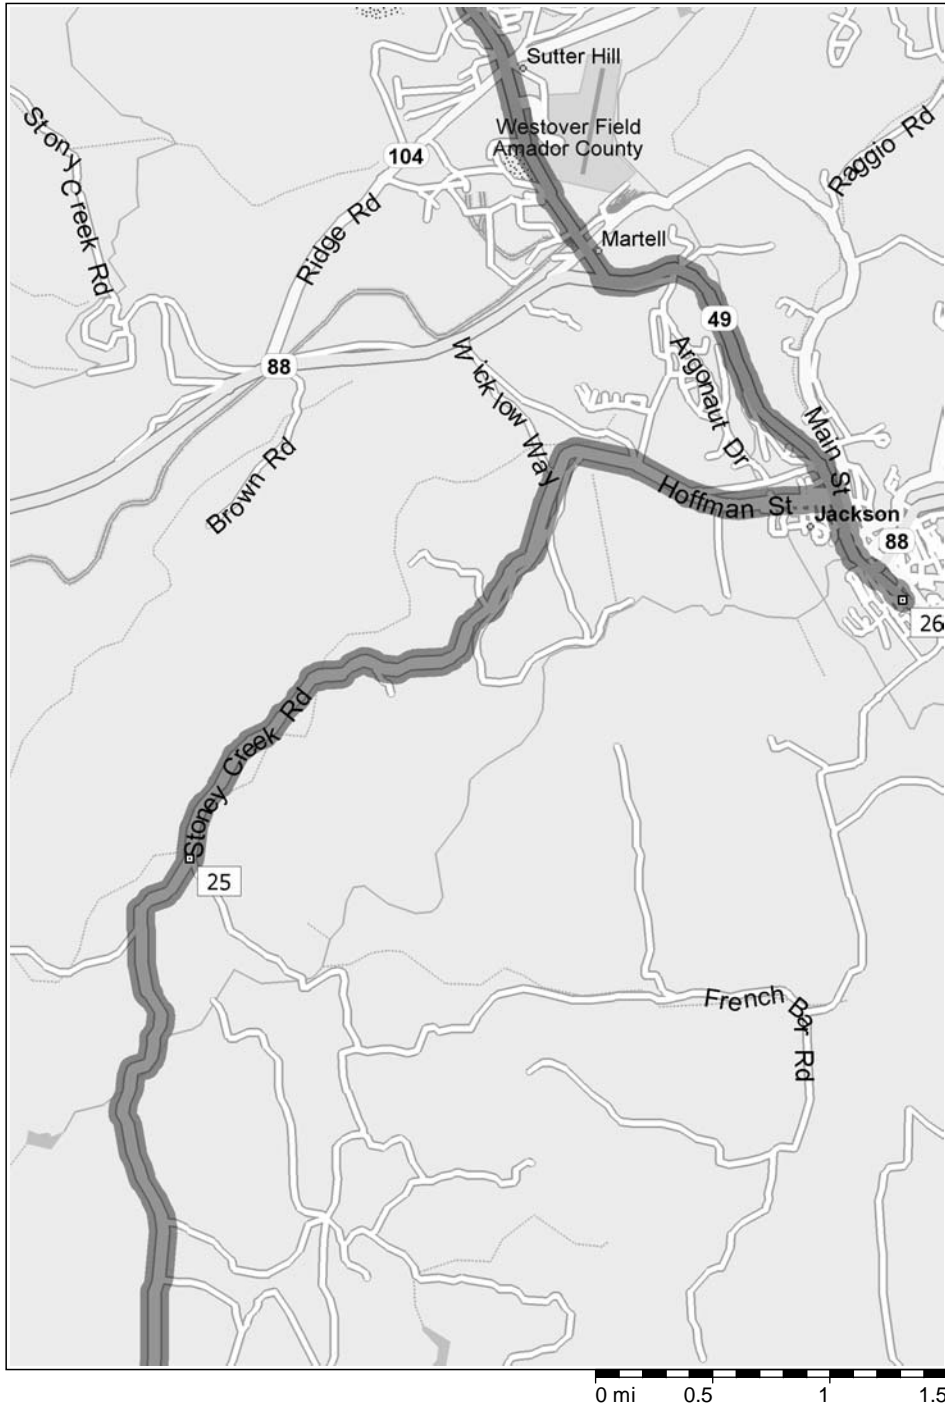

- 8:21 AM 90.3 mi Bear LEFT (North-East) onto N Tully Rd for 1.1 ...
- 8:23 AM 91.4 mi Bear RIGHT (East) onto E Jahant Rd for 2.1 ...
- 8:26 AM 93.5 mi Bear LEFT (North) onto N Mackville Rd for 0.5 ...

- 8:27 AM 94.0 mi Bear RIGHT (East) onto E Collier Rd for 1.1 ...
- 8:28 AM 95.1 mi **21** At 24753 SR-88, Acampo, CA 95220, turn LEFT (North) onto SR-88 for 1.8 mi
- 8:31 AM 96.9 mi Bear RIGHT (East) onto E Liberty Rd for 54 yds
- 8:31 AM 97.0 mi **22** At 21821 E Liberty Rd, Acampo, CA 95220, stay on E Liberty Rd (East) for 2.9 mi

8:35 AM    99.8 mi    Bear LEFT (North-East) onto Camanche Pkwy (... for 8.7 mi)

- 8:47 AM 108.5 mi 23 At 5504 Buena Vista Rd, Lone, CA 95640, bear LEFT (North) onto Buena Vista Rd for 1.2 mi
- 8:49 AM 109.7 mi Turn RIGHT (South-East) onto Stony Creek Rd for 98 yds
- 8:49 AM 109.7 mi 24 At Stony Creek Rd, Lone, CA 95640, stay on Stony Creek Rd (East) for 6.1 mi