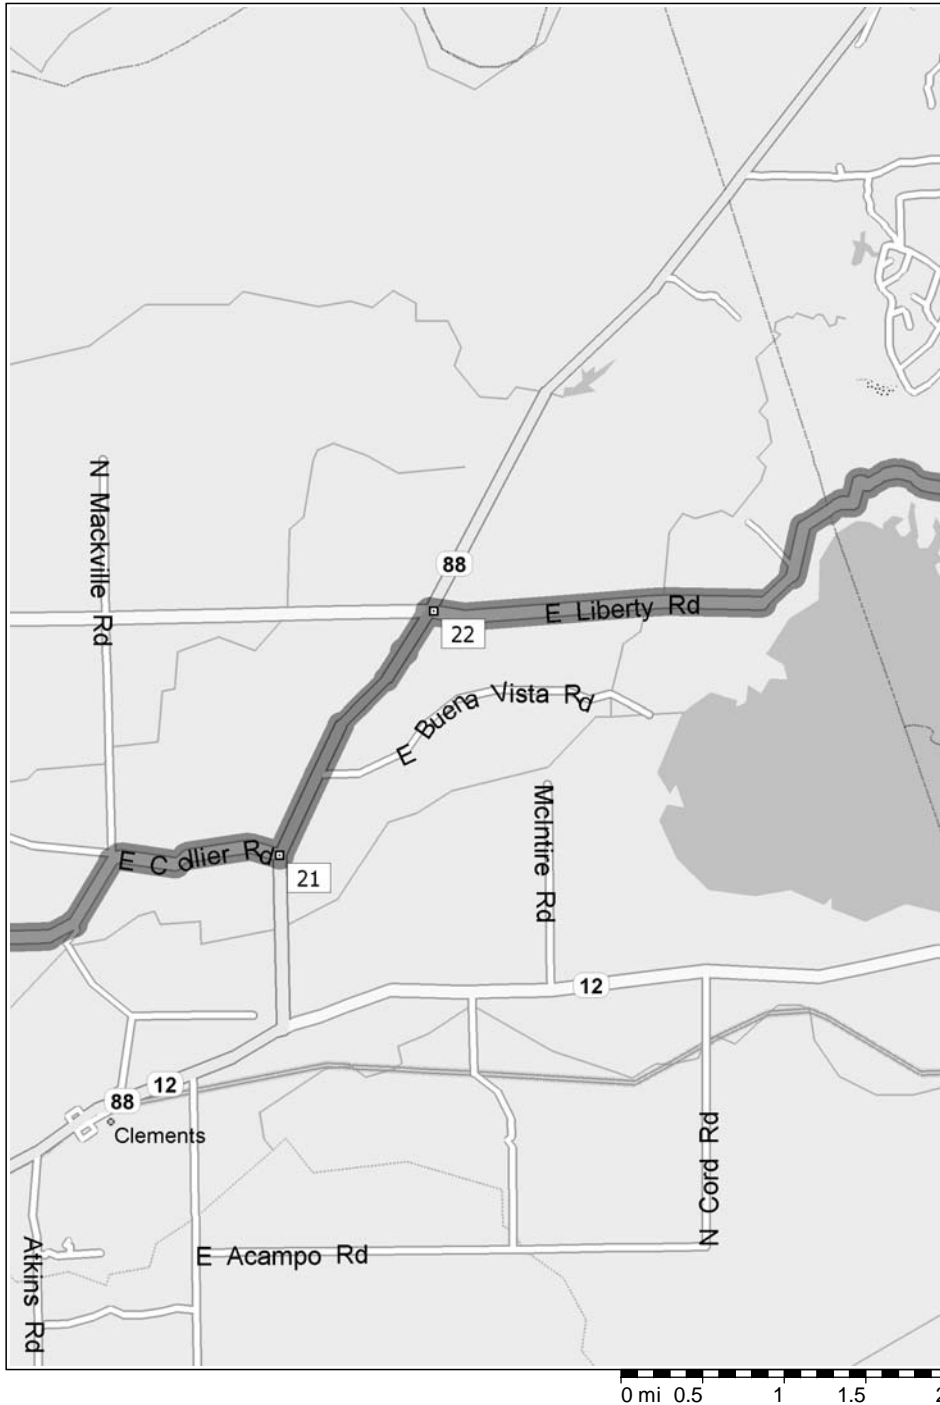

- 7:31 AM 58.6 mi Bear LEFT (North) onto Isleton Rd for 3.2 ...
- 7:37 AM 61.7 mi **16** At 13385 Isleton Rd, Isleton, CA 95641, turn RIGHT (East) onto Andrus Island Rd for 4.6 ...

- 7:46 AM 66.3 mi **17** At 15753 Andrus Island Rd, Isleton, CA 95641, turn RIGHT (East) onto Local road(s) for 109 yds
- 7:46 AM 66.4 mi **18** At CR-E13, Walnut Grove, CA 95690, turn RIGHT (South) onto CR-E13 [River Rd] for 0...
- 7:47 AM 66.6 mi Turn LEFT (South-East) onto CR-J11 [Walnut Grove-Thornton Rd] for 1.0 mi
- 7:49 AM 67.6 mi Bear RIGHT (East) onto (N) Walnut Grove Rd for 3.4 mi

- 8:21 AM 90.3 mi Bear LEFT (North-East) onto N Tully Rd for 1.1 ...
- 8:23 AM 91.4 mi Bear RIGHT (East) onto E Jahant Rd for 2.1 ...
- 8:26 AM 93.5 mi Bear LEFT (North) onto N Mackville Rd for 0.5 ...

- 8:27 AM 94.0 mi Bear RIGHT (East) onto E Collier Rd for 1.1 ...
- 8:28 AM 95.1 mi **21** At 24753 SR-88, Acampo, CA 95220, turn LEFT (North) onto SR-88 for 1.8 mi
- 8:31 AM 96.9 mi Bear RIGHT (East) onto E Liberty Rd for 54 yds
- 8:31 AM 97.0 mi **22** At 21821 E Liberty Rd, Acampo, CA 95220, stay on E Liberty Rd (East) for 2.9 mi