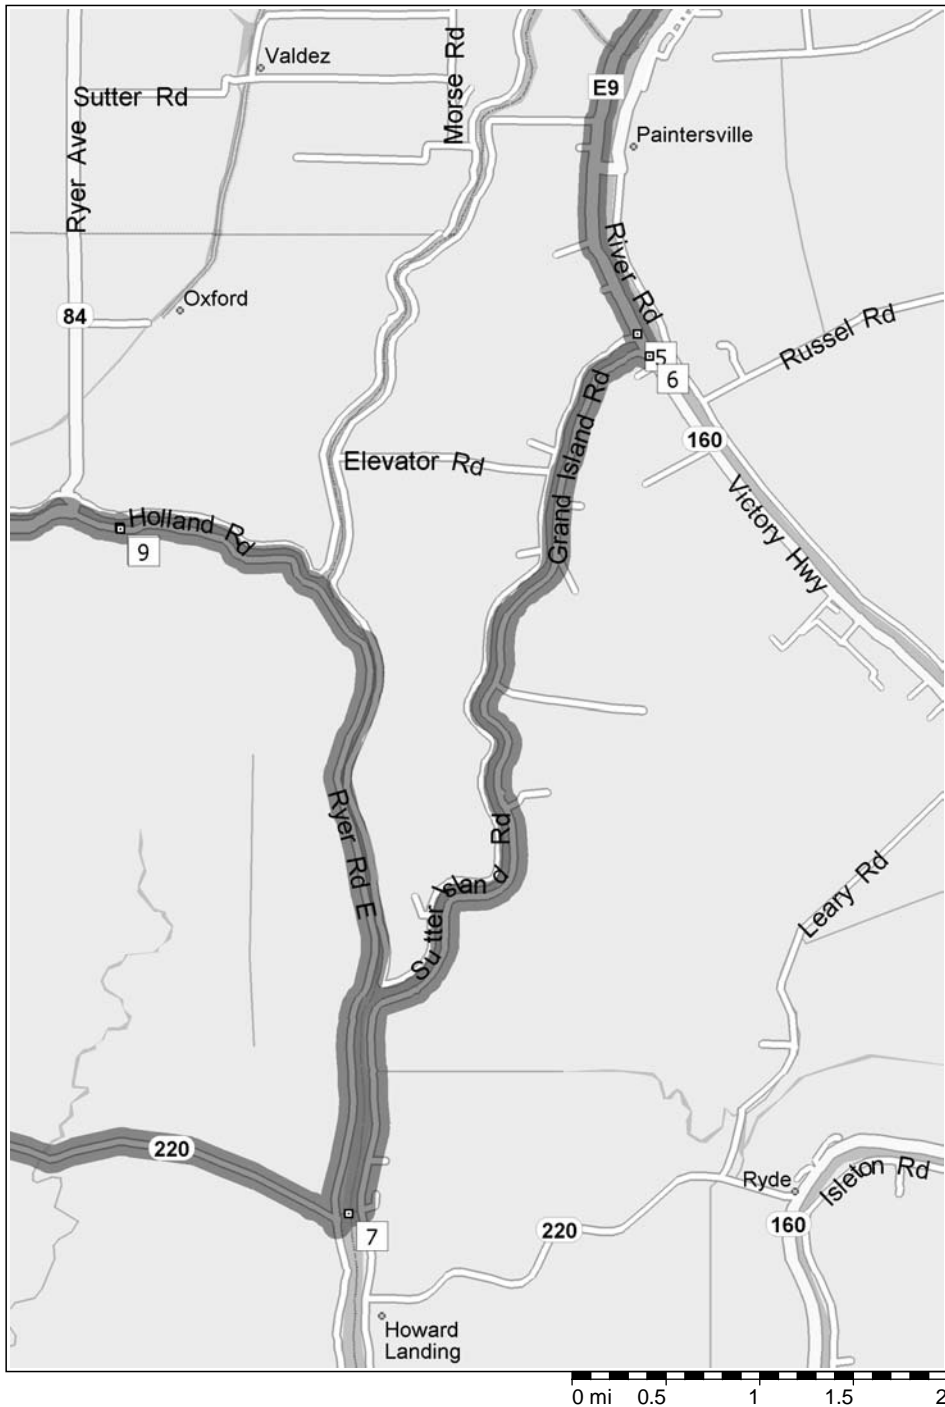

# 5-31 Drive #1

157.0 miles; 4 hours, 52 minutes

- |         |        |   |
|---------|--------|---|
| 6:00 AM | 0.0 mi | <b>1</b> Depart near Cordova on Meadowview Rd (Wes... for 98 yds                              |
| 6:00 AM | 0.1 mi | Continue (West) on Local road(s) for 21 y...  |
| 6:01 AM | 0.1 mi | Turn LEFT (South) onto SR-160 [Freeport Blvd] f... 1.8 mi                                     |
| 6:04 AM | 1.8 mi | Turn RIGHT (West) onto Freeport Bridge for 0.2 ...  |
| 6:04 AM | 2.0 mi | <b>2</b> At 33202 S River Rd, Clarksburg, CA 95612, return East on Freeport Bridge for 0.2 mi |
| 6:04 AM | 2.2 mi | <b>3</b> At Freeport Bridge, Sacramento, CA 95832, return West on Freeport Bridge for 0.2 mi  |
| 6:05 AM | 2.3 mi | Turn LEFT (South) onto CR-E9 [S River Rd] for 3... mi   |

6:09 AM

5.9 mi

4 At 32839 S River Rd, Clarksburg, CA 95612, stay on CR-E9 [S River Rd] (South) for 9.2 mi

- 6:21 AM 15.1 mi Continue (South) on SR-160 [Victory Hwy] for 1.0 ...
- 6:22 AM 16.1 mi 5 At 12495 SR-160, Courtland, CA 95615, stay on SR-160 [Victory Hwy] (South) for 0.1 mi
- 6:22 AM 16.2 mi 6 At 12502 Grand Island Rd, Walnut Grove, CA 95690, turn RIGHT (West) onto Grand Island R... for 5.5 mi

6:43 AM    26.5 mi    8 At 3003 Ryer Rd E, Walnut Grove, CA 95690, return South-East on Ryer Rd E for 4.8 mi

6:53 AM 31.3 mi Turn RIGHT (North) onto SR-220 for 3.1 ...  
 7:00 AM 34.4 mi Turn RIGHT (North-East) onto SR-84 for 4.9 ...

- 9:05 AM 120.0 mi Turn RIGHT (South) onto SR-49 [SR-49-88] for 0... mi
- 9:05 AM 120.6 mi 26 Arrive Waffle Shop [543 S State Highway 49, Jackson, CA 95642, Tel: (209) 223-4888]
- 10:05 AM 120.6 mi Depart Waffle Shop [543 S State Highway 49, Jackson, CA 95642, Tel: (209) 223-4888] on SR-... (West) for 10.8 mi