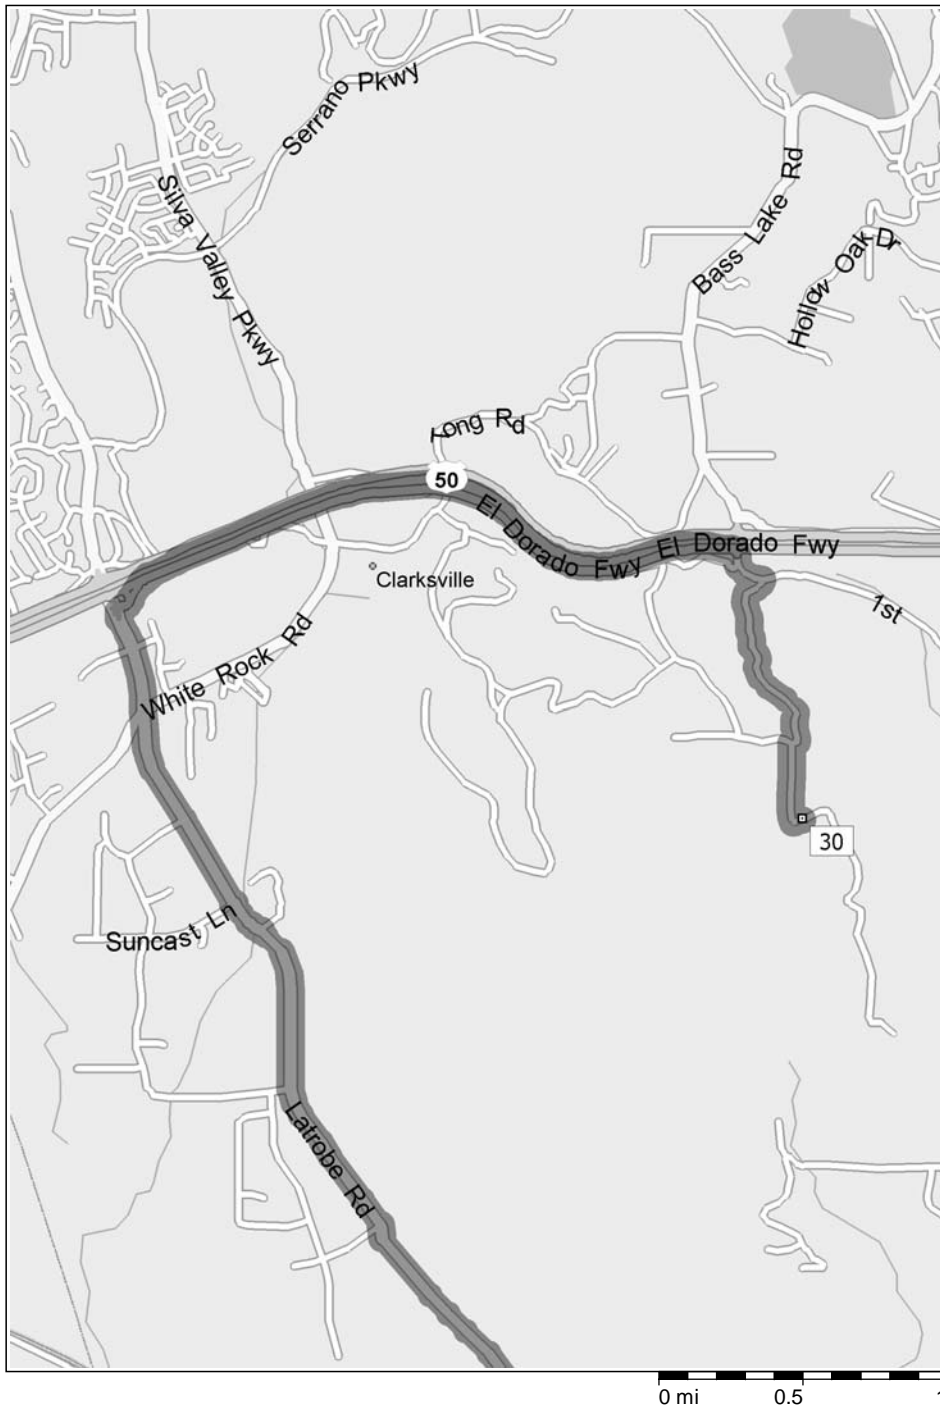

- 8:57 AM 115.8 mi Bear RIGHT (North) onto Stoney Creek Rd for 0... mi
- 8:57 AM 116.2 mi 25 At 9328 Stoney Creek Rd, Jackson, CA 9564... stay on Stoney Creek Rd (North) for 1.3 mi
- 8:59 AM 117.4 mi Continue (East) on Stoney Creek Rd for 0.6 ...
- 9:01 AM 118.1 mi Bear RIGHT (East) onto Stoney Creek Rd for 0.8 ...
- 9:02 AM 118.9 mi Bear RIGHT (East) onto Stoney Creek Rd for 0.3 ...
- 9:03 AM 119.1 mi Continue (East) on Hoffman St for 0.9 ...

- 9:05 AM 120.0 mi Turn RIGHT (South) onto SR-49 [SR-49-88] for 0... mi
- 9:05 AM 120.6 mi 26 Arrive Waffle Shop [543 S State Highway 49, Jackson, CA 95642, Tel: (209) 223-4888]
- 10:05 AM 120.6 mi Depart Waffle Shop [543 S State Highway 49, Jackson, CA 95642, Tel: (209) 223-4888] on SR-... (West) for 10.8 mi

- 10:18 AM 131.4 mi 27 At 15050 SR-49, Sutter Creek, CA 95685, stay on SR-49 (North) for 2.4 mi
- 10:21 AM 133.8 mi 28 At 9501 CR-E16, Sutter Creek, CA 95685, tur... LEFT (West) onto Main St for 0.5 mi
- 10:22 AM 134.3 mi Bear LEFT (West) onto Old Plymouth-Sacto Pinn Ranch Rd [Old Sacramento Rd] for 1.3 mi

- 10:24 AM 135.6 mi Bear RIGHT (West) onto Old Plymouth-Sacto Finn Ranch Rd [Old Sacramento Rd] for 3.3 mi
- 10:29 AM 138.9 mi Turn RIGHT (North) onto Latrobe Rd for 142 yds

10:29 AM 139.0 mi 29 At 19907 Latrobe Rd, Plymouth, CA 95669, stay on Latrobe Rd (North) for 14.6 mi