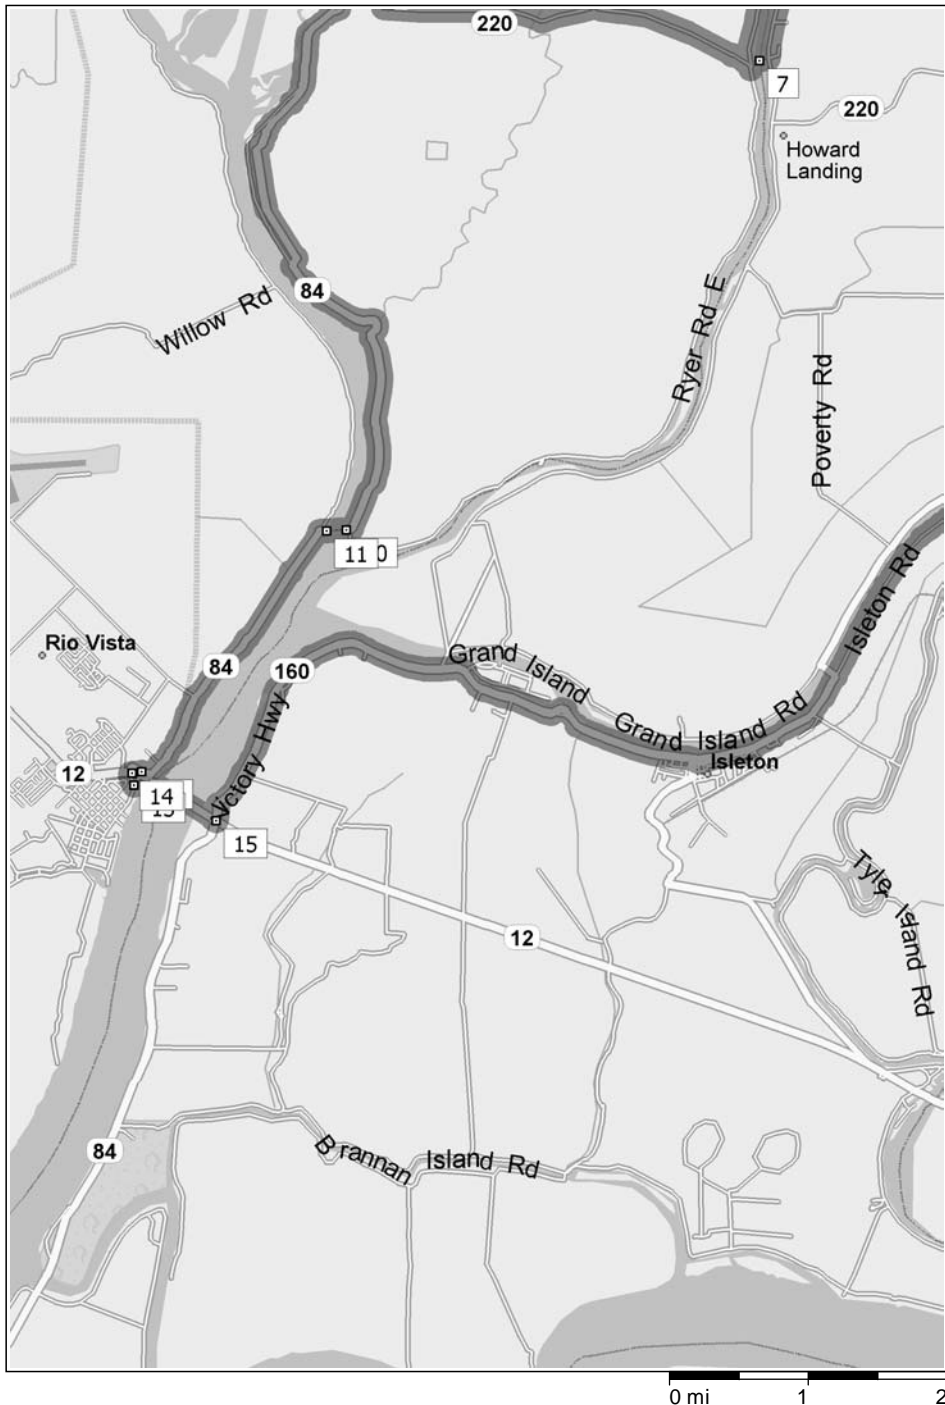

- 6:33 AM 21.7 mi \*Check timetable\* Take Howard Landing (West)
- 6:33 AM 21.7 mi 7 \*Check timetable\* At Howard Landing, stay on Howard Landing (West)
- 6:34 AM 21.7 mi Take Ryer Rd E (North) for 4.8 ...

6:43 AM    26.5 mi    8 At 3003 Ryer Rd E, Walnut Grove, CA 95690, return South-East on Ryer Rd E for 4.8 mi

6:53 AM 31.3 mi Turn RIGHT (North) onto SR-220 for 3.1 ...  
 7:00 AM 34.4 mi Turn RIGHT (North-East) onto SR-84 for 4.9 ...

- 7:06 AM 39.3 mi Continue (East) on Ryer Rd for 0.3 ...
- 7:07 AM 39.6 mi 9 At Ryer Rd, Walnut Grove, CA 95690, return West on Ryer Rd for 0.3 mi

7:08 AM 39.9 mi Continue (West) on SR-84 for 9.6 ...

- 7:19 AM 49.4 mi **10** \*Check timetable\* At SR-84, Walnut Grove, CA 95690, take Ryer Island (West)
- 7:19 AM 49.4 mi **11** At SR-84, Rio Vista, CA 94571, take SR-84 (West) for 2.3 mi
- 7:22 AM 51.8 mi **12** At N Front St, Rio Vista, CA 94571, turn LEFT (South-West) onto N Front St for 0.1 mi
- 7:22 AM 51.9 mi **13** At 266 N Front St, Rio Vista, CA 94571, turn RIGHT (North-West) onto New Front St for 0... mi
- 7:23 AM 52.0 mi **14** At 177 SR-12, Rio Vista, CA 94571, bear RIGHT (East) onto SR-12 [Rio Vista Rd] for 0... mi
- 7:24 AM 52.7 mi **15** At 20104 SR-12, Isleton, CA 95641, turn LEFT (North) onto SR-160 [Victory Hwy] for 5.8 mi

- 7:31 AM 58.6 mi Bear LEFT (North) onto Isleton Rd for 3.2 ...
- 7:37 AM 61.7 mi **16** At 13385 Isleton Rd, Isleton, CA 95641, turn RIGHT (East) onto Andrus Island Rd for 4.6 ...

- 7:46 AM 66.3 mi **17** At 15753 Andrus Island Rd, Isleton, CA 95641, turn RIGHT (East) onto Local road(s) for 109 yds
- 7:46 AM 66.4 mi **18** At CR-E13, Walnut Grove, CA 95690, turn RIGHT (South) onto CR-E13 [River Rd] for 0...
- 7:47 AM 66.6 mi Turn LEFT (South-East) onto CR-J11 [Walnut Grove-Thornton Rd] for 1.0 mi
- 7:49 AM 67.6 mi Bear RIGHT (East) onto (N) Walnut Grove Rd for 3.4 mi