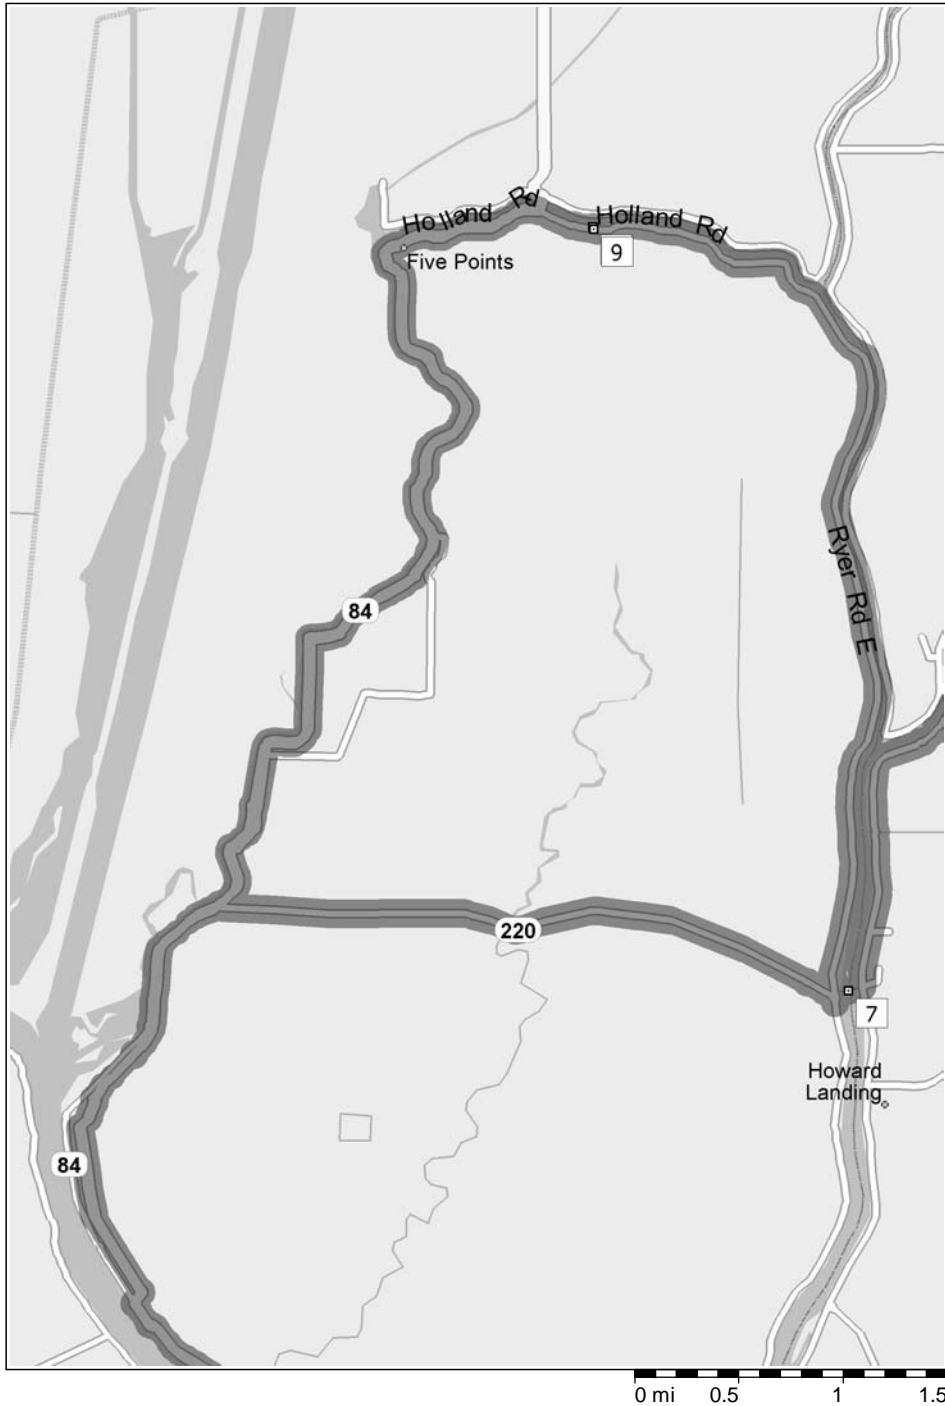

6:09 AM

5.9 mi

4 At 32839 S River Rd, Clarksburg, CA 95612, stay on CR-E9 [S River Rd] (South) for 9.2 mi

- 6:21 AM 15.1 mi Continue (South) on SR-160 [Victory Hwy] for 1.0 ...
- 6:22 AM 16.1 mi 5 At 12495 SR-160, Courtland, CA 95615, stay on SR-160 [Victory Hwy] (South) for 0.1 mi
- 6:22 AM 16.2 mi 6 At 12502 Grand Island Rd, Walnut Grove, CA 95690, turn RIGHT (West) onto Grand Island R... for 5.5 mi

- 6:33 AM 21.7 mi \*Check timetable\* Take Howard Landing (West)
- 6:33 AM 21.7 mi 7 \*Check timetable\* At Howard Landing, stay on Howard Landing (West)
- 6:34 AM 21.7 mi Take Ryer Rd E (North) for 4.8 ...

6:43 AM    26.5 mi    8 At 3003 Ryer Rd E, Walnut Grove, CA 95690, return South-East on Ryer Rd E for 4.8 mi

6:53 AM 31.3 mi Turn RIGHT (North) onto SR-220 for 3.1 ...  
 7:00 AM 34.4 mi Turn RIGHT (North-East) onto SR-84 for 4.9 ...