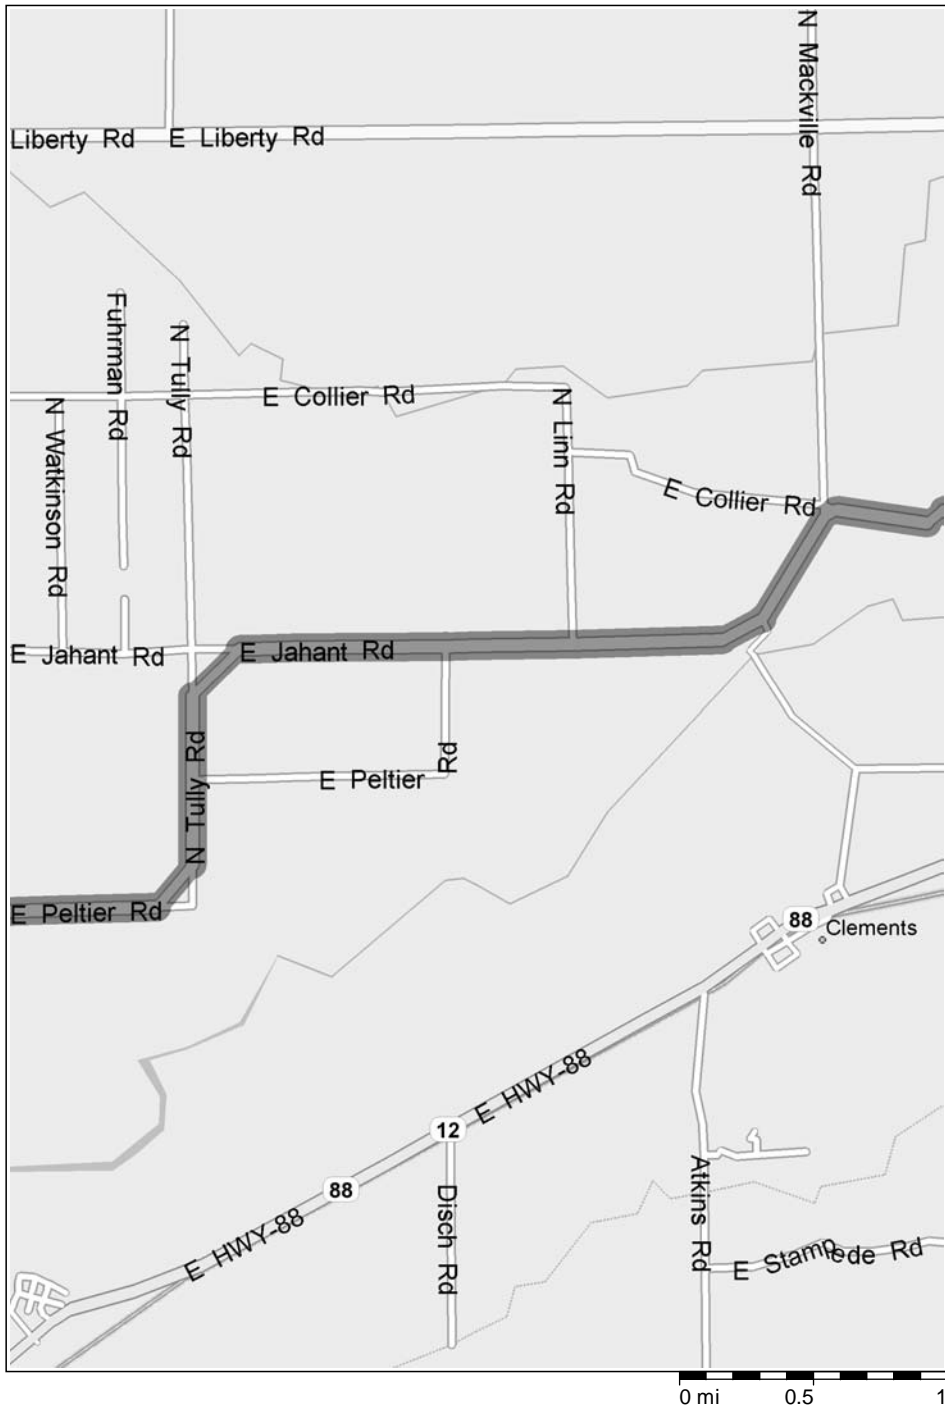

6:43 AM    26.5 mi    8 At 3003 Ryer Rd E, Walnut Grove, CA 95690, return South-East on Ryer Rd E for 4.8 mi

6:53 AM 31.3 mi Turn RIGHT (North) onto SR-220 for 3.1 ...  
 7:00 AM 34.4 mi Turn RIGHT (North-East) onto SR-84 for 4.9 ...

- 7:31 AM 58.6 mi Bear LEFT (North) onto Isleton Rd for 3.2 ...
- 7:37 AM 61.7 mi **16** At 13385 Isleton Rd, Isleton, CA 95641, turn RIGHT (East) onto Andrus Island Rd for 4.6 ...

- 7:46 AM 66.3 mi **17** At 15753 Andrus Island Rd, Isleton, CA 95641, turn RIGHT (East) onto Local road(s) for 109 yds
- 7:46 AM 66.4 mi **18** At CR-E13, Walnut Grove, CA 95690, turn RIGHT (South) onto CR-E13 [River Rd] for 0...
- 7:47 AM 66.6 mi Turn LEFT (South-East) onto CR-J11 [Walnut Grove-Thornton Rd] for 1.0 mi
- 7:49 AM 67.6 mi Bear RIGHT (East) onto (N) Walnut Grove Rd for 3.4 mi

7:53 AM 70.9 mi **19** At 10283 W Walnut Grove Rd, Walnut Grove, CA 95690, turn RIGHT (South) onto N Blossom Rd for 2.5 mi

7:58 AM 73.4 mi 20 At 10492 W Peltier Rd, Lodi, CA 95242, turn LEFT (East) onto (W) Peltier Rd for 16.9 mi

- 8:21 AM 90.3 mi Bear LEFT (North-East) onto N Tully Rd for 1.1 ...
- 8:23 AM 91.4 mi Bear RIGHT (East) onto E Jahant Rd for 2.1 ...
- 8:26 AM 93.5 mi Bear LEFT (North) onto N Mackville Rd for 0.5 ...