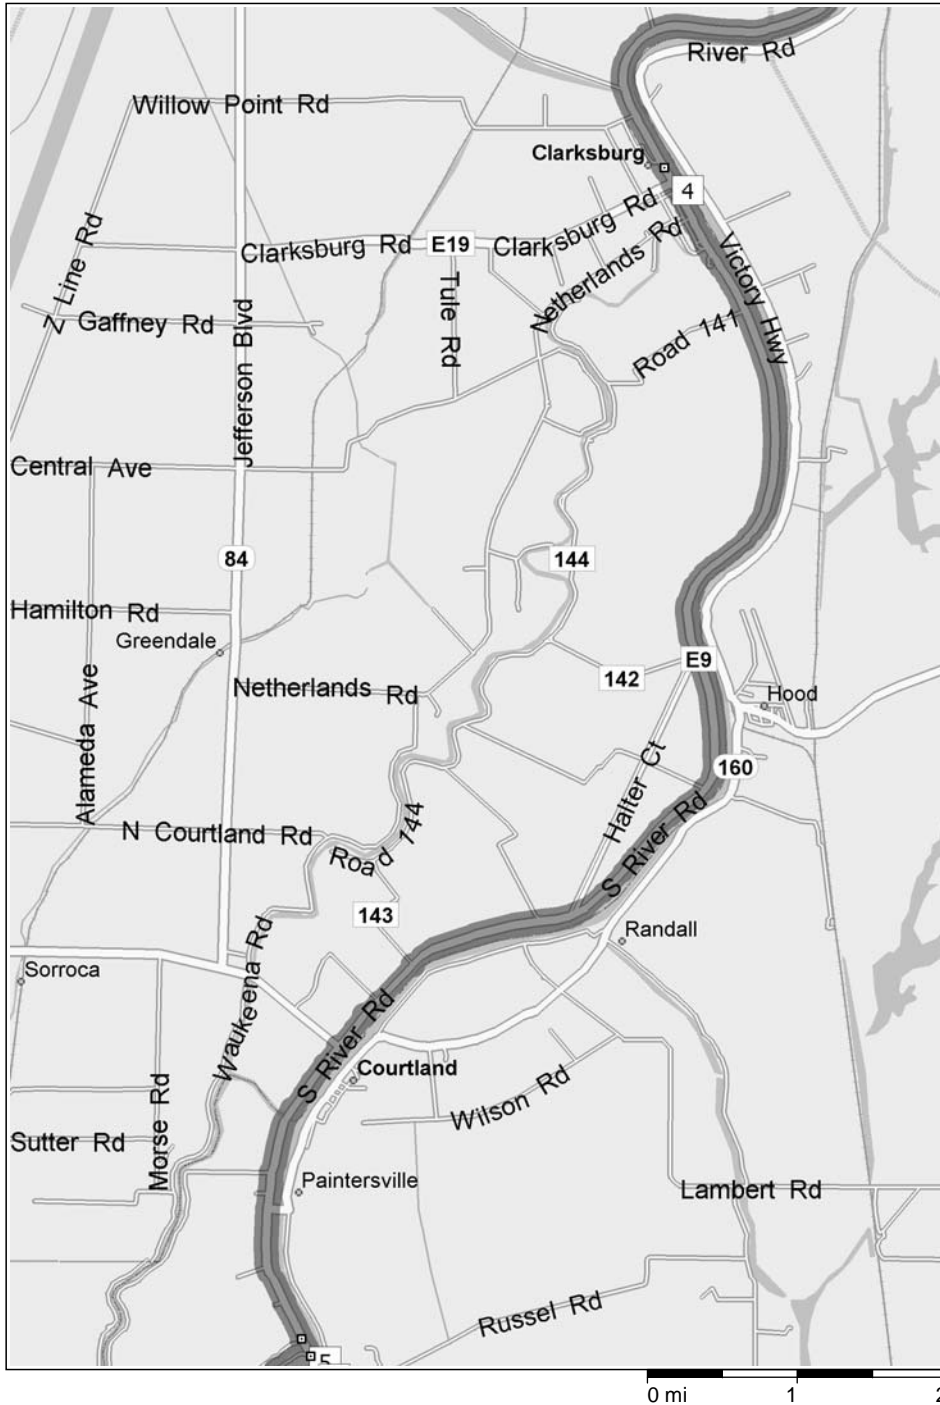

# 5-31 Drive #1

157.0 miles; 4 hours, 52 minutes

- |         |        |   |
|---------|--------|---|
| 6:00 AM | 0.0 mi | <b>1</b> Depart near Cordova on Meadowview Rd (Wes... for 98 yds                              |
| 6:00 AM | 0.1 mi | Continue (West) on Local road(s) for 21 y...  |
| 6:01 AM | 0.1 mi | Turn LEFT (South) onto SR-160 [Freeport Blvd] f... 1.8 mi                                     |
| 6:04 AM | 1.8 mi | Turn RIGHT (West) onto Freeport Bridge for 0.2 ...  |
| 6:04 AM | 2.0 mi | <b>2</b> At 33202 S River Rd, Clarksburg, CA 95612, return East on Freeport Bridge for 0.2 mi |
| 6:04 AM | 2.2 mi | <b>3</b> At Freeport Bridge, Sacramento, CA 95832, return West on Freeport Bridge for 0.2 mi  |
| 6:05 AM | 2.3 mi | Turn LEFT (South) onto CR-E9 [S River Rd] for 3... mi   |

6:09 AM

5.9 mi

4 At 32839 S River Rd, Clarksburg, CA 95612, stay on CR-E9 [S River Rd] (South) for 9.2 mi

- 6:21 AM 15.1 mi Continue (South) on SR-160 [Victory Hwy] for 1.0 ...
- 6:22 AM 16.1 mi 5 At 12495 SR-160, Courtland, CA 95615, stay on SR-160 [Victory Hwy] (South) for 0.1 mi
- 6:22 AM 16.2 mi 6 At 12502 Grand Island Rd, Walnut Grove, CA 95690, turn RIGHT (West) onto Grand Island R... for 5.5 mi

- 6:33 AM 21.7 mi \*Check timetable\* Take Howard Landing (West)
- 6:33 AM 21.7 mi 7 \*Check timetable\* At Howard Landing, stay on Howard Landing (West)
- 6:34 AM 21.7 mi Take Ryer Rd E (North) for 4.8 ...

6:43 AM    26.5 mi    8 At 3003 Ryer Rd E, Walnut Grove, CA 95690, return South-East on Ryer Rd E for 4.8 mi

6:53 AM 31.3 mi Turn RIGHT (North) onto SR-220 for 3.1 ...  
 7:00 AM 34.4 mi Turn RIGHT (North-East) onto SR-84 for 4.9 ...