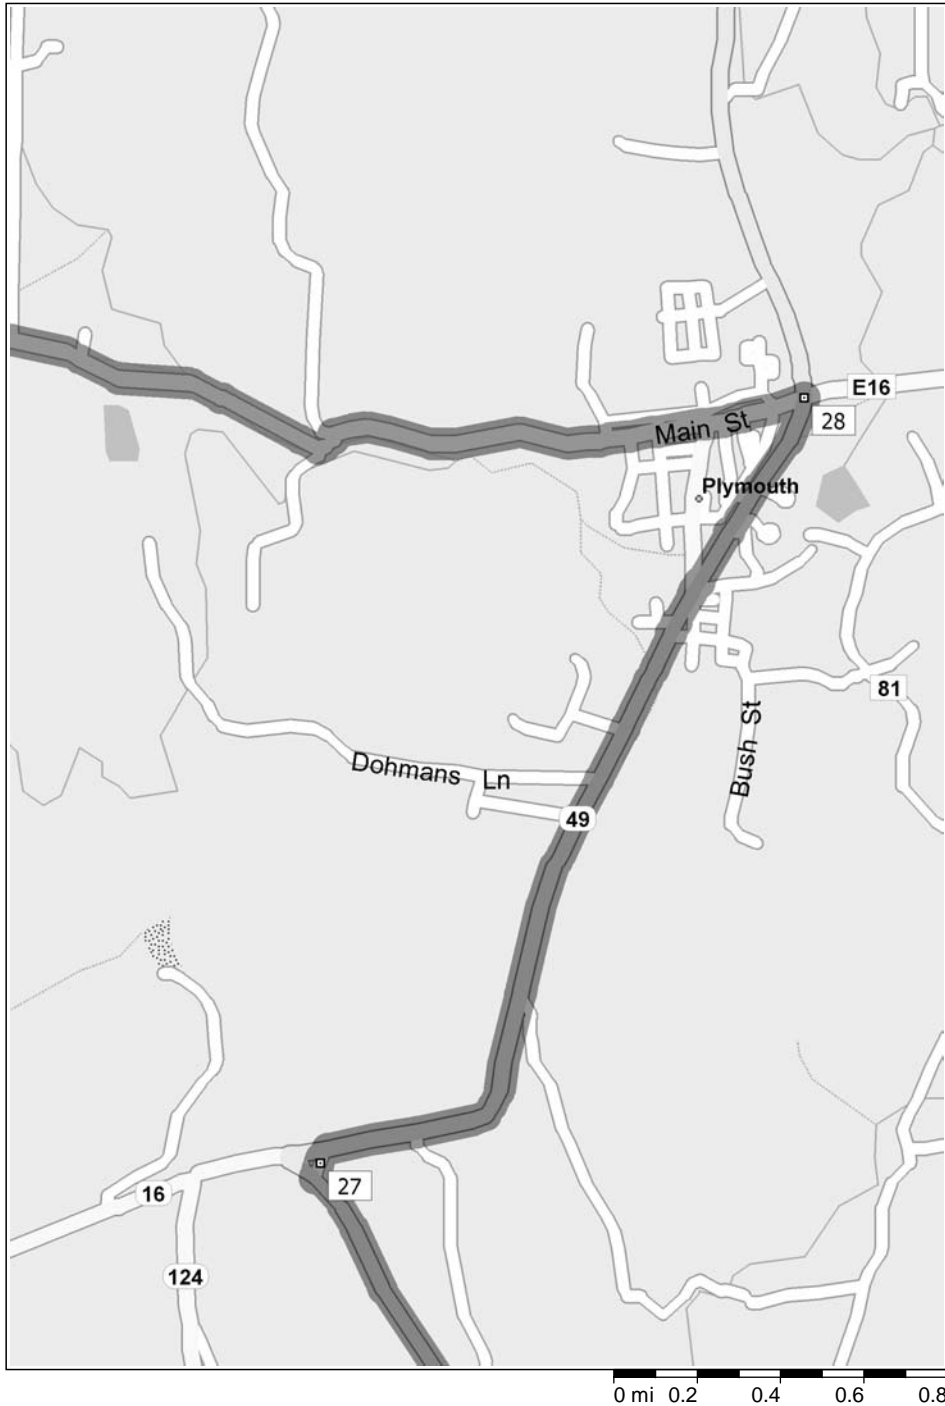

- 10:18 AM 131.4 mi 27 At 15050 SR-49, Sutter Creek, CA 95685, stay on SR-49 (North) for 2.4 mi
- 10:21 AM 133.8 mi 28 At 9501 CR-E16, Sutter Creek, CA 95685, tur... LEFT (West) onto Main St for 0.5 mi
- 10:22 AM 134.3 mi Bear LEFT (West) onto Old Plymouth-Sacto Pinn Ranch Rd [Old Sacramento Rd] for 1.3 mi