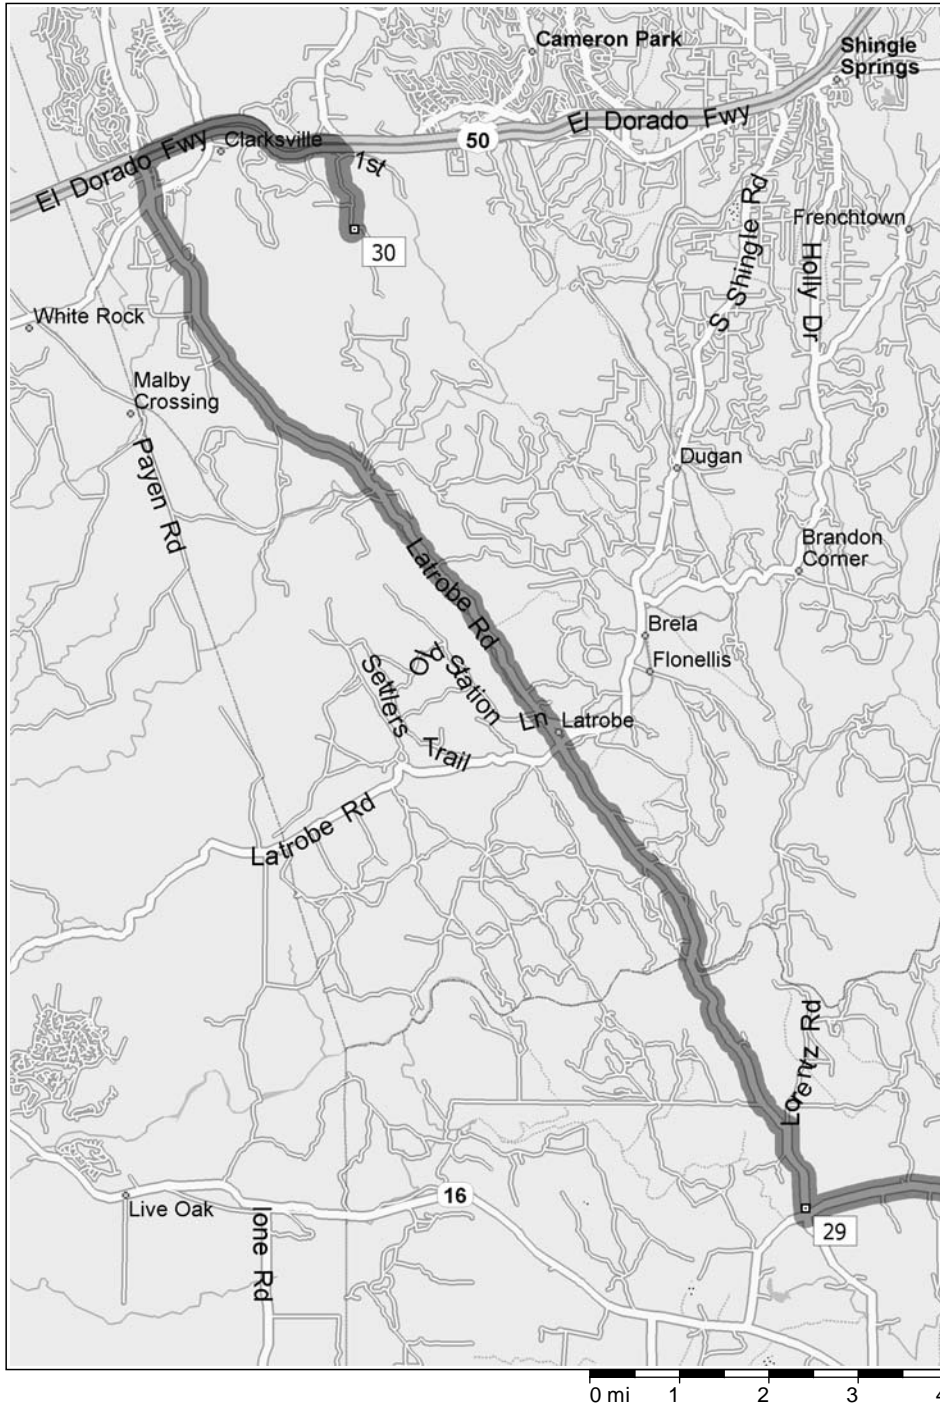

10:29 AM 139.0 mi 29 At 19907 Latrobe Rd, Plymouth, CA 95669, stay on Latrobe Rd (North) for 14.6 mi