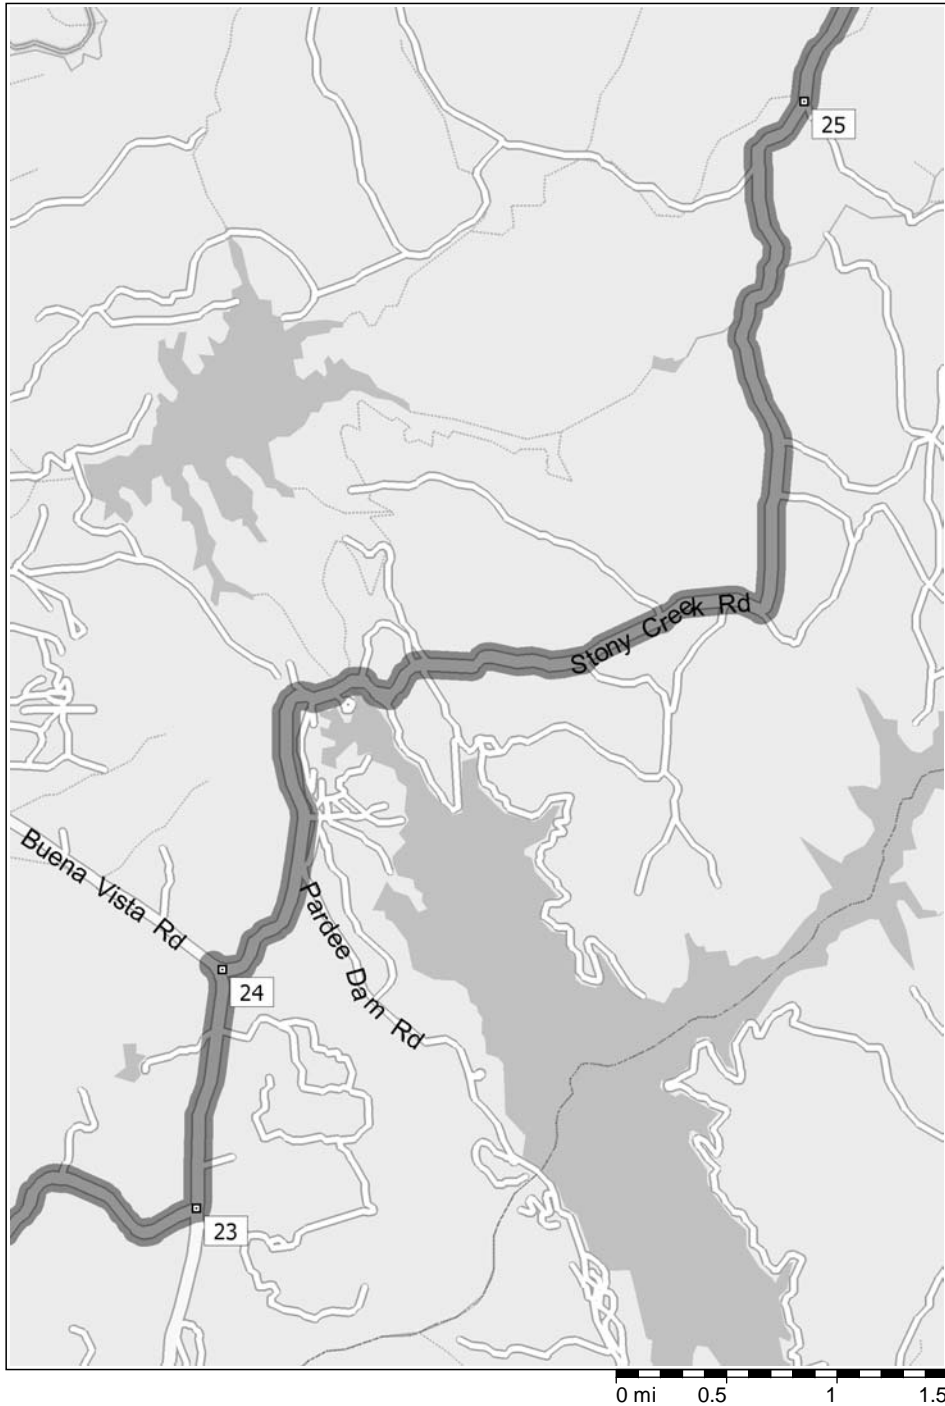

7:53 AM 70.9 mi **19** At 10283 W Walnut Grove Rd, Walnut Grove, CA 95690, turn RIGHT (South) onto N Blossom Rd for 2.5 mi

7:58 AM 73.4 mi 20 At 10492 W Peltier Rd, Lodi, CA 95242, turn LEFT (East) onto (W) Peltier Rd for 16.9 mi

- 8:21 AM 90.3 mi Bear LEFT (North-East) onto N Tully Rd for 1.1 ...
- 8:23 AM 91.4 mi Bear RIGHT (East) onto E Jahant Rd for 2.1 ...
- 8:26 AM 93.5 mi Bear LEFT (North) onto N Mackville Rd for 0.5 ...

- 8:27 AM 94.0 mi Bear RIGHT (East) onto E Collier Rd for 1.1 ...
- 8:28 AM 95.1 mi **21** At 24753 SR-88, Acampo, CA 95220, turn LEFT (North) onto SR-88 for 1.8 mi
- 8:31 AM 96.9 mi Bear RIGHT (East) onto E Liberty Rd for 54 yds
- 8:31 AM 97.0 mi **22** At 21821 E Liberty Rd, Acampo, CA 95220, stay on E Liberty Rd (East) for 2.9 mi

8:35 AM    99.8 mi    Bear LEFT (North-East) onto Camanche Pkwy (... for 8.7 mi)

- 8:47 AM 108.5 mi 23 At 5504 Buena Vista Rd, Lone, CA 95640, bear LEFT (North) onto Buena Vista Rd for 1.2 mi
- 8:49 AM 109.7 mi Turn RIGHT (South-East) onto Stony Creek Rd for 98 yds
- 8:49 AM 109.7 mi 24 At Stony Creek Rd, Lone, CA 95640, stay on Stony Creek Rd (East) for 6.1 mi