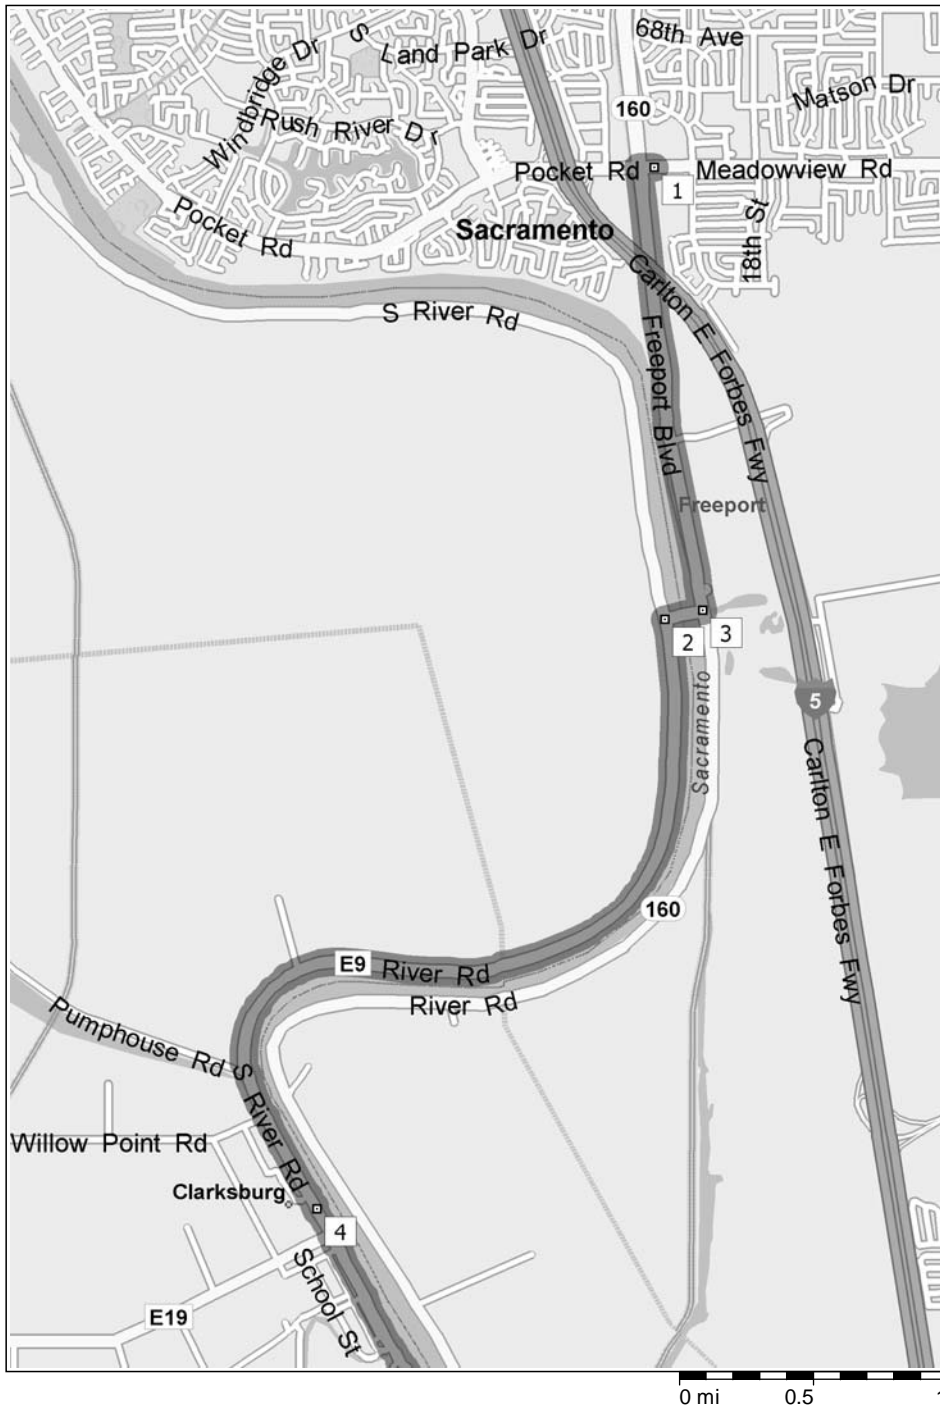

# 5-31 Drive #1

157.0 miles; 4 hours, 52 minutes

- |         |        |   |
|---------|--------|---|
| 6:00 AM | 0.0 mi | <b>1</b> Depart near Cordova on Meadowview Rd (Wes... for 98 yds                              |
| 6:00 AM | 0.1 mi | Continue (West) on Local road(s) for 21 y...  |
| 6:01 AM | 0.1 mi | Turn LEFT (South) onto SR-160 [Freeport Blvd] f... 1.8 mi                                     |
| 6:04 AM | 1.8 mi | Turn RIGHT (West) onto Freeport Bridge for 0.2 ...  |
| 6:04 AM | 2.0 mi | <b>2</b> At 33202 S River Rd, Clarksburg, CA 95612, return East on Freeport Bridge for 0.2 mi |
| 6:04 AM | 2.2 mi | <b>3</b> At Freeport Bridge, Sacramento, CA 95832, return West on Freeport Bridge for 0.2 mi  |
| 6:05 AM | 2.3 mi | Turn LEFT (South) onto CR-E9 [S River Rd] for 3... mi   |

6:09 AM

5.9 mi

4 At 32839 S River Rd, Clarksburg, CA 95612, stay on CR-E9 [S River Rd] (South) for 9.2 mi

- 6:21 AM 15.1 mi Continue (South) on SR-160 [Victory Hwy] for 1.0 ...
- 6:22 AM 16.1 mi 5 At 12495 SR-160, Courtland, CA 95615, stay on SR-160 [Victory Hwy] (South) for 0.1 mi
- 6:22 AM 16.2 mi 6 At 12502 Grand Island Rd, Walnut Grove, CA 95690, turn RIGHT (West) onto Grand Island R... for 5.5 mi

- 6:33 AM 21.7 mi \*Check timetable\* Take Howard Landing (West)
- 6:33 AM 21.7 mi 7 \*Check timetable\* At Howard Landing, stay on Howard Landing (West)
- 6:34 AM 21.7 mi Take Ryer Rd E (North) for 4.8 ...

6:43 AM    26.5 mi    8 At 3003 Ryer Rd E, Walnut Grove, CA 95690, return South-East on Ryer Rd E for 4.8 mi

6:53 AM 31.3 mi Turn RIGHT (North) onto SR-220 for 3.1 ...  
 7:00 AM 34.4 mi Turn RIGHT (North-East) onto SR-84 for 4.9 ...