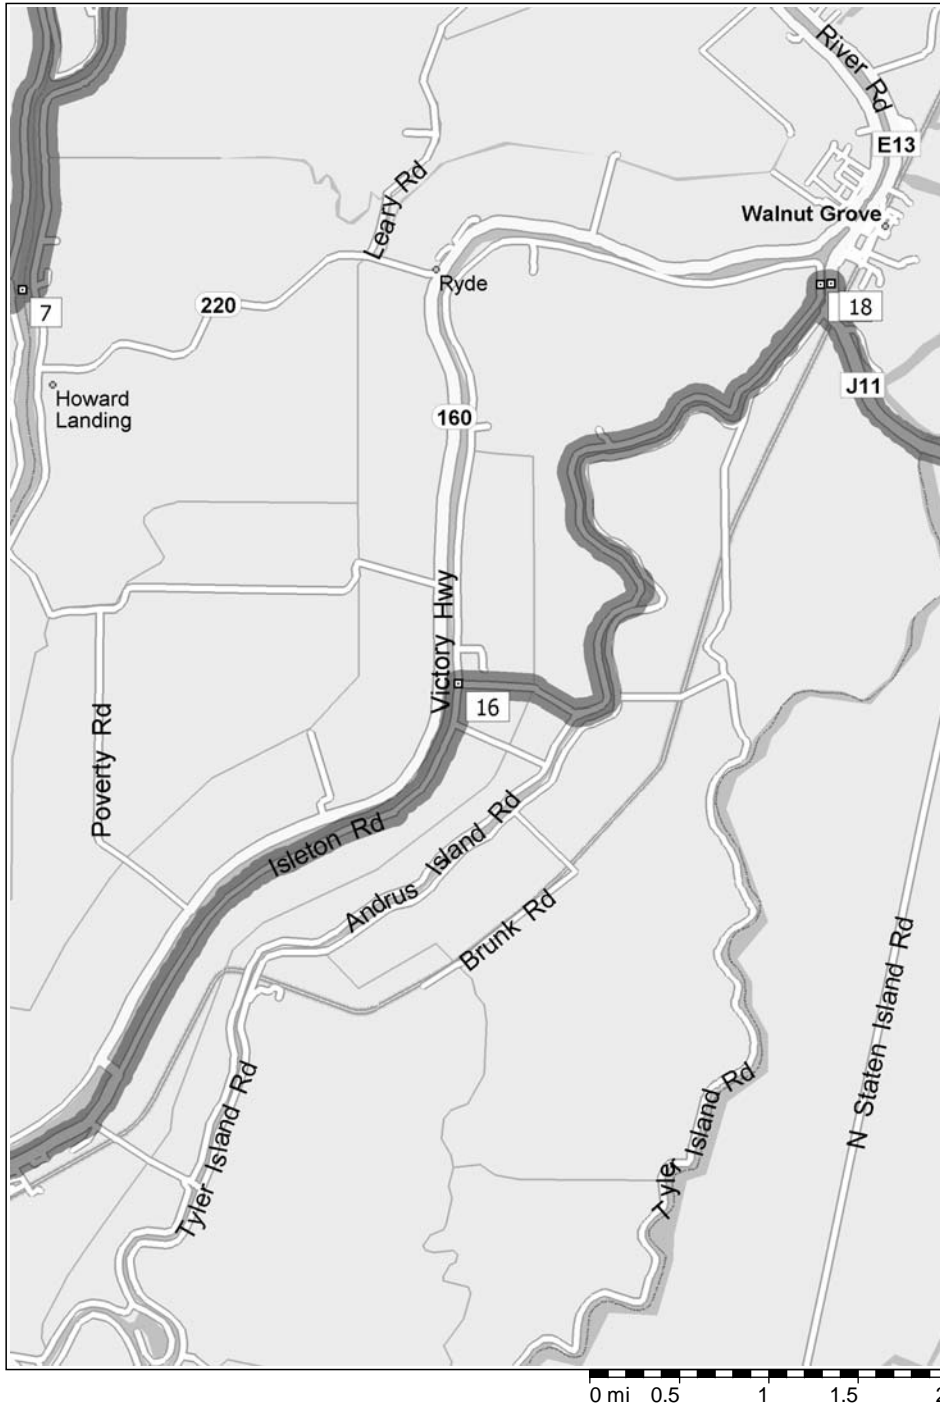

6:43 AM    26.5 mi    8 At 3003 Ryer Rd E, Walnut Grove, CA 95690, return South-East on Ryer Rd E for 4.8 mi

6:53 AM 31.3 mi Turn RIGHT (North) onto SR-220 for 3.1 ...  
 7:00 AM 34.4 mi Turn RIGHT (North-East) onto SR-84 for 4.9 ...

- 7:06 AM 39.3 mi Continue (East) on Ryer Rd for 0.3 ...
- 7:07 AM 39.6 mi 9 At Ryer Rd, Walnut Grove, CA 95690, return West on Ryer Rd for 0.3 mi

7:08 AM 39.9 mi Continue (West) on SR-84 for 9.6 ...

- 7:19 AM 49.4 mi **10** \*Check timetable\* At SR-84, Walnut Grove, CA 95690, take Ryer Island (West)
- 7:19 AM 49.4 mi **11** At SR-84, Rio Vista, CA 94571, take SR-84 (West) for 2.3 mi
- 7:22 AM 51.8 mi **12** At N Front St, Rio Vista, CA 94571, turn LEFT (South-West) onto N Front St for 0.1 mi
- 7:22 AM 51.9 mi **13** At 266 N Front St, Rio Vista, CA 94571, turn RIGHT (North-West) onto New Front St for 0... mi
- 7:23 AM 52.0 mi **14** At 177 SR-12, Rio Vista, CA 94571, bear RIGHT (East) onto SR-12 [Rio Vista Rd] for 0... mi
- 7:24 AM 52.7 mi **15** At 20104 SR-12, Isleton, CA 95641, turn LEFT (North) onto SR-160 [Victory Hwy] for 5.8 mi

- 7:31 AM 58.6 mi Bear LEFT (North) onto Isleton Rd for 3.2 ...
- 7:37 AM 61.7 mi **16** At 13385 Isleton Rd, Isleton, CA 95641, turn RIGHT (East) onto Andrus Island Rd for 4.6 ...

- 7:46 AM 66.3 mi **17** At 15753 Andrus Island Rd, Isleton, CA 95641, turn RIGHT (East) onto Local road(s) for 109 yds
- 7:46 AM 66.4 mi **18** At CR-E13, Walnut Grove, CA 95690, turn RIGHT (South) onto CR-E13 [River Rd] for 0...
- 7:47 AM 66.6 mi Turn LEFT (South-East) onto CR-J11 [Walnut Grove-Thornton Rd] for 1.0 mi
- 7:49 AM 67.6 mi Bear RIGHT (East) onto (N) Walnut Grove Rd for 3.4 mi