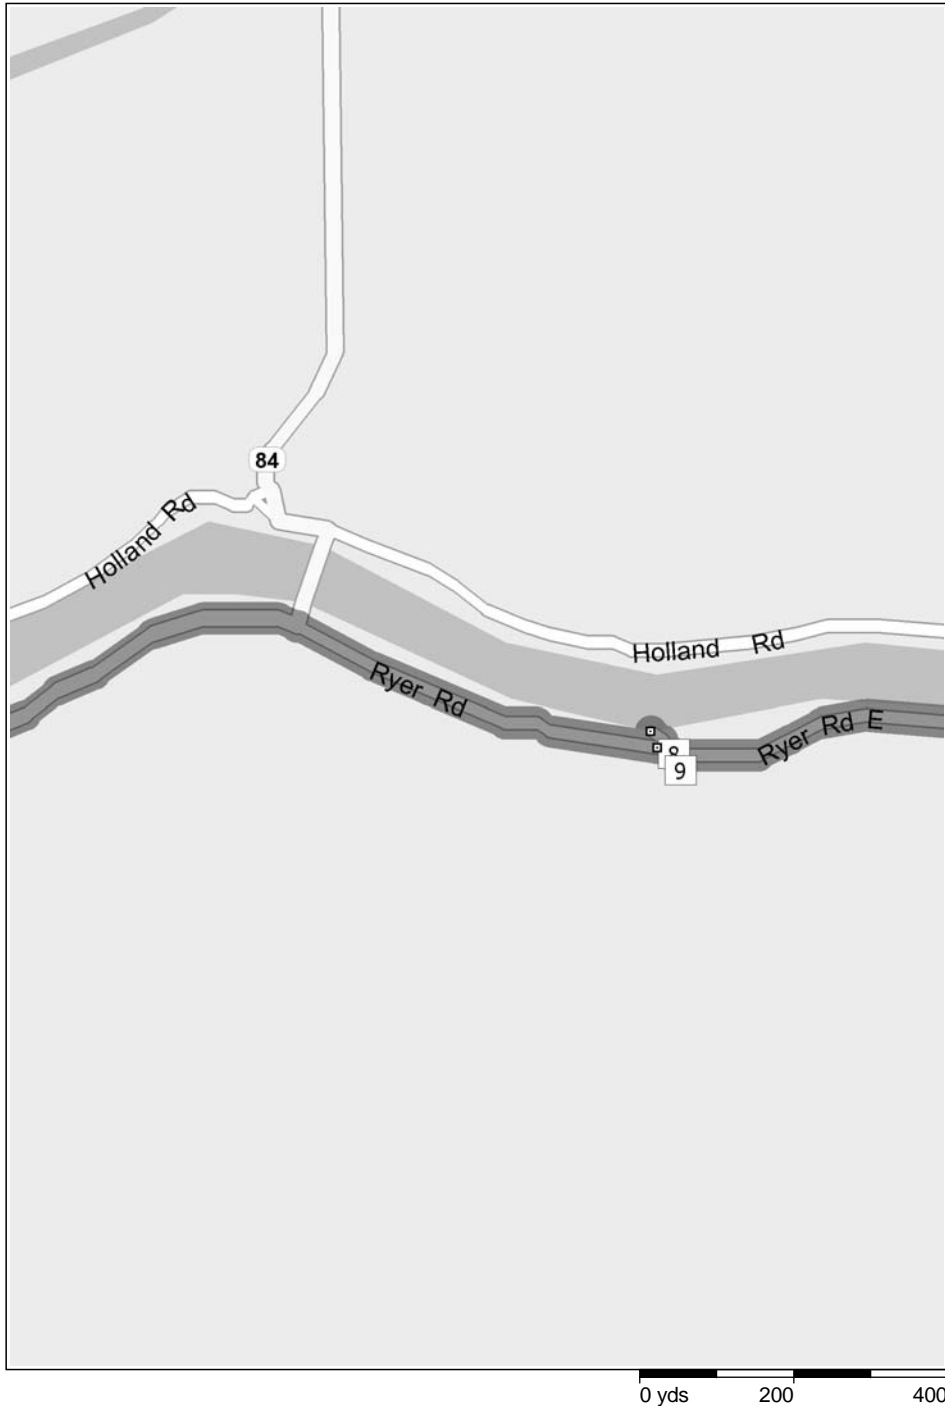

6:09 AM

5.9 mi

4 At 32839 S River Rd, Clarksburg, CA 95612, stay on CR-E9 [S River Rd] (South) for 9.2 mi

- 6:21 AM 15.1 mi Continue (South) on SR-160 [Victory Hwy] for 1.0 ...
- 6:22 AM 16.1 mi 5 At 12495 SR-160, Courtland, CA 95615, stay on SR-160 [Victory Hwy] (South) for 0.1 mi
- 6:22 AM 16.2 mi 6 At 12502 Grand Island Rd, Walnut Grove, CA 95690, turn RIGHT (West) onto Grand Island R... for 5.5 mi

- 6:33 AM 21.7 mi \*Check timetable\* Take Howard Landing (West)
- 6:33 AM 21.7 mi 7 \*Check timetable\* At Howard Landing, stay on Howard Landing (West)
- 6:34 AM 21.7 mi Take Ryer Rd E (North) for 4.8 ...

6:43 AM    26.5 mi    8 At 3003 Ryer Rd E, Walnut Grove, CA 95690, return South-East on Ryer Rd E for 4.8 mi

6:53 AM 31.3 mi Turn RIGHT (North) onto SR-220 for 3.1 ...  
 7:00 AM 34.4 mi Turn RIGHT (North-East) onto SR-84 for 4.9 ...

- 9:05 AM 120.0 mi Turn RIGHT (South) onto SR-49 [SR-49-88] for 0... mi
- 9:05 AM 120.6 mi 26 Arrive Waffle Shop [543 S State Highway 49, Jackson, CA 95642, Tel: (209) 223-4888]
- 10:05 AM 120.6 mi Depart Waffle Shop [543 S State Highway 49, Jackson, CA 95642, Tel: (209) 223-4888] on SR-... (West) for 10.8 mi