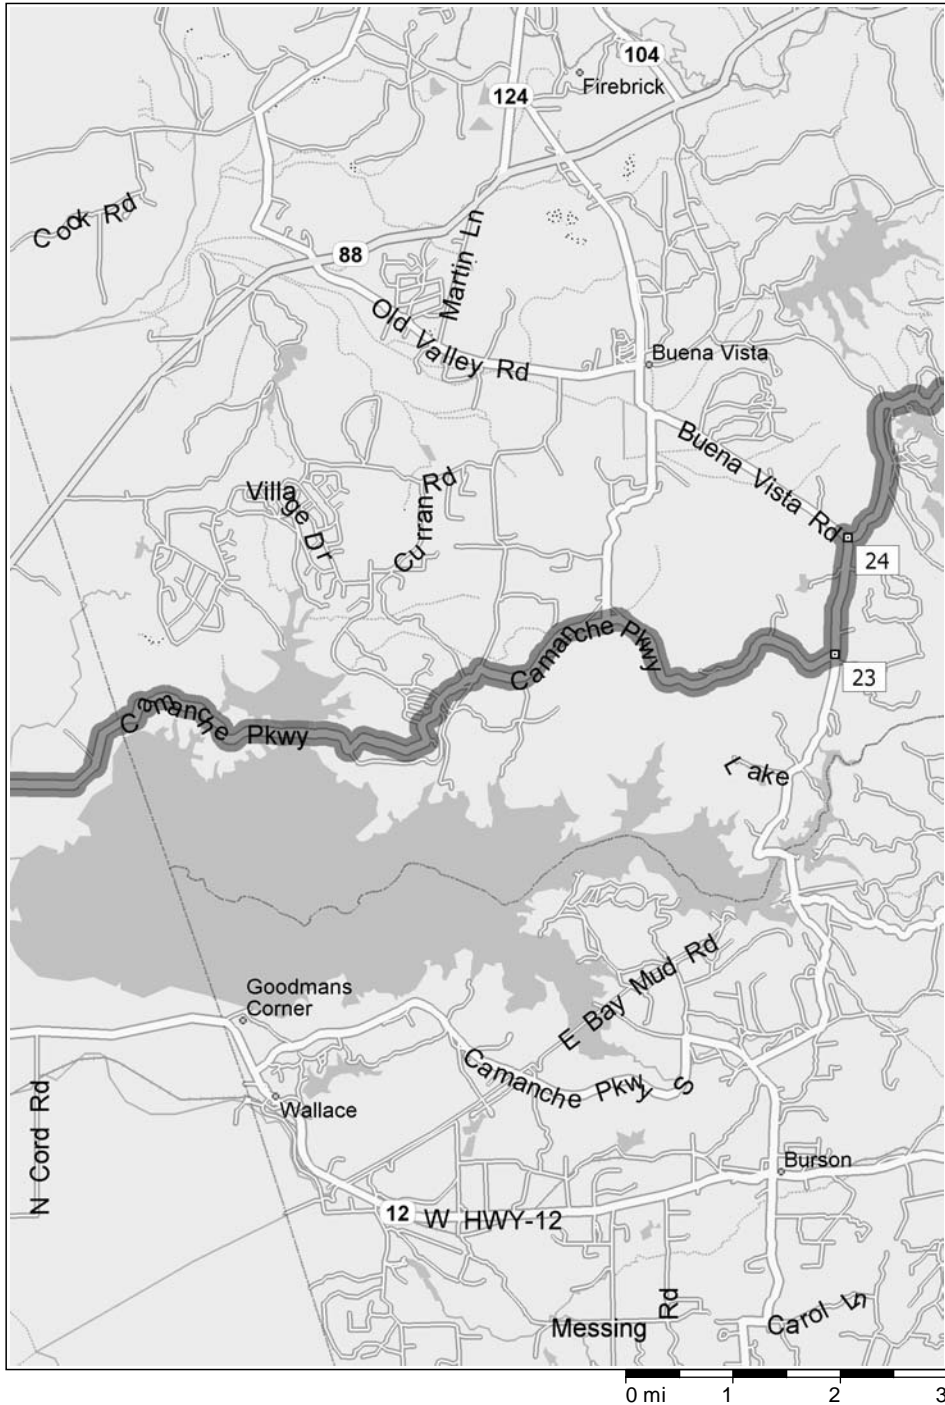

7:53 AM 70.9 mi **19** At 10283 W Walnut Grove Rd, Walnut Grove, CA 95690, turn RIGHT (South) onto N Blossom Rd for 2.5 mi

7:58 AM 73.4 mi 20 At 10492 W Peltier Rd, Lodi, CA 95242, turn LEFT (East) onto (W) Peltier Rd for 16.9 mi

- 8:21 AM 90.3 mi Bear LEFT (North-East) onto N Tully Rd for 1.1 ...
- 8:23 AM 91.4 mi Bear RIGHT (East) onto E Jahant Rd for 2.1 ...
- 8:26 AM 93.5 mi Bear LEFT (North) onto N Mackville Rd for 0.5 ...

- 8:27 AM 94.0 mi Bear RIGHT (East) onto E Collier Rd for 1.1 ...
- 8:28 AM 95.1 mi **21** At 24753 SR-88, Acampo, CA 95220, turn LEFT (North) onto SR-88 for 1.8 mi
- 8:31 AM 96.9 mi Bear RIGHT (East) onto E Liberty Rd for 54 yds
- 8:31 AM 97.0 mi **22** At 21821 E Liberty Rd, Acampo, CA 95220, stay on E Liberty Rd (East) for 2.9 mi