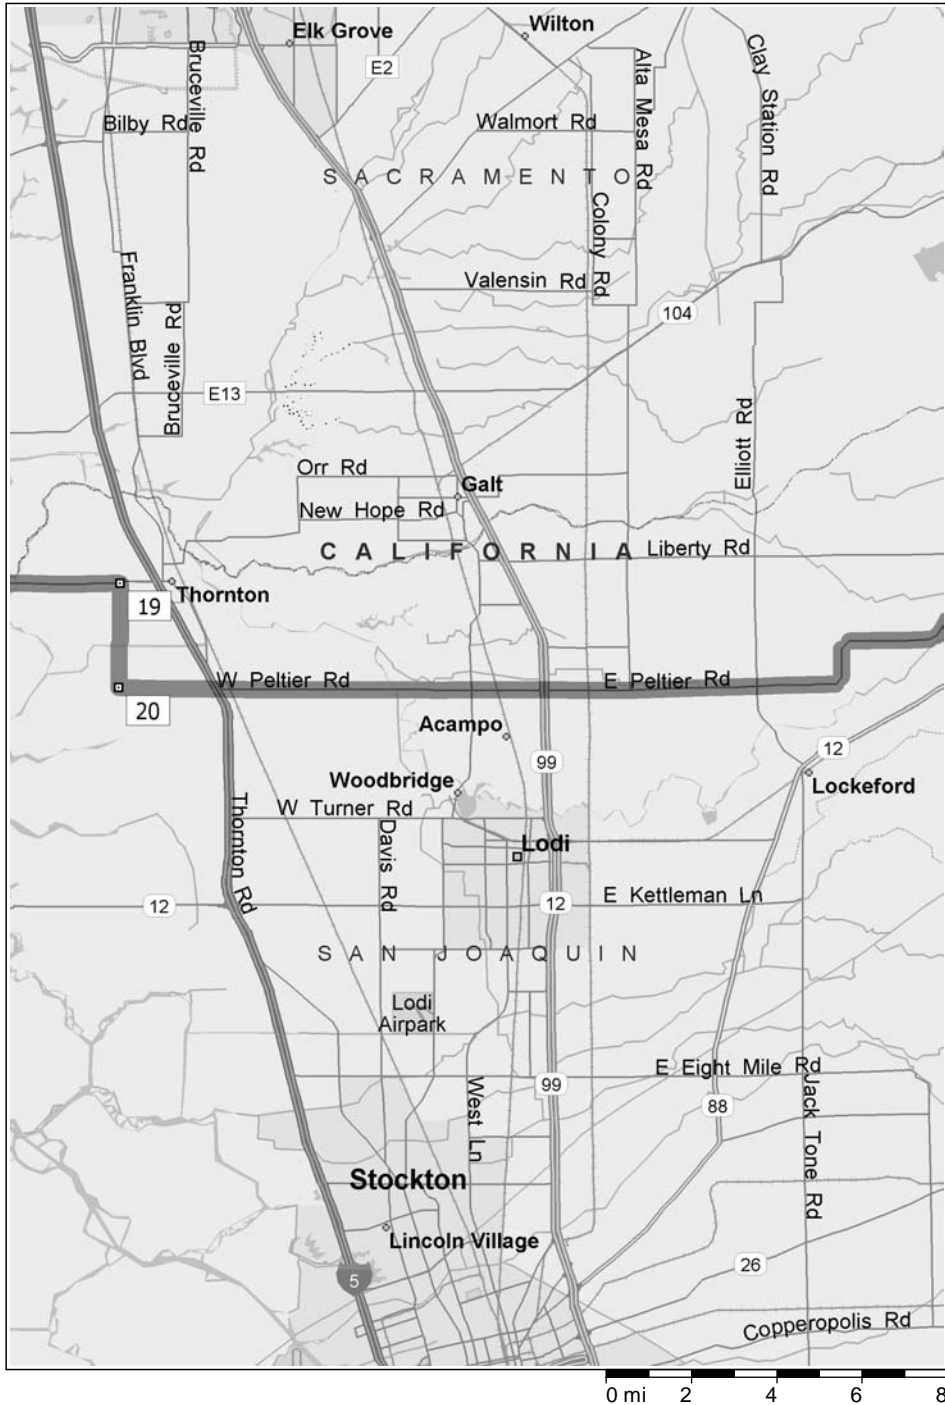

7:58 AM 73.4 mi 20 At 10492 W Peltier Rd, Lodi, CA 95242, turn LEFT (East) onto (W) Peltier Rd for 16.9 mi