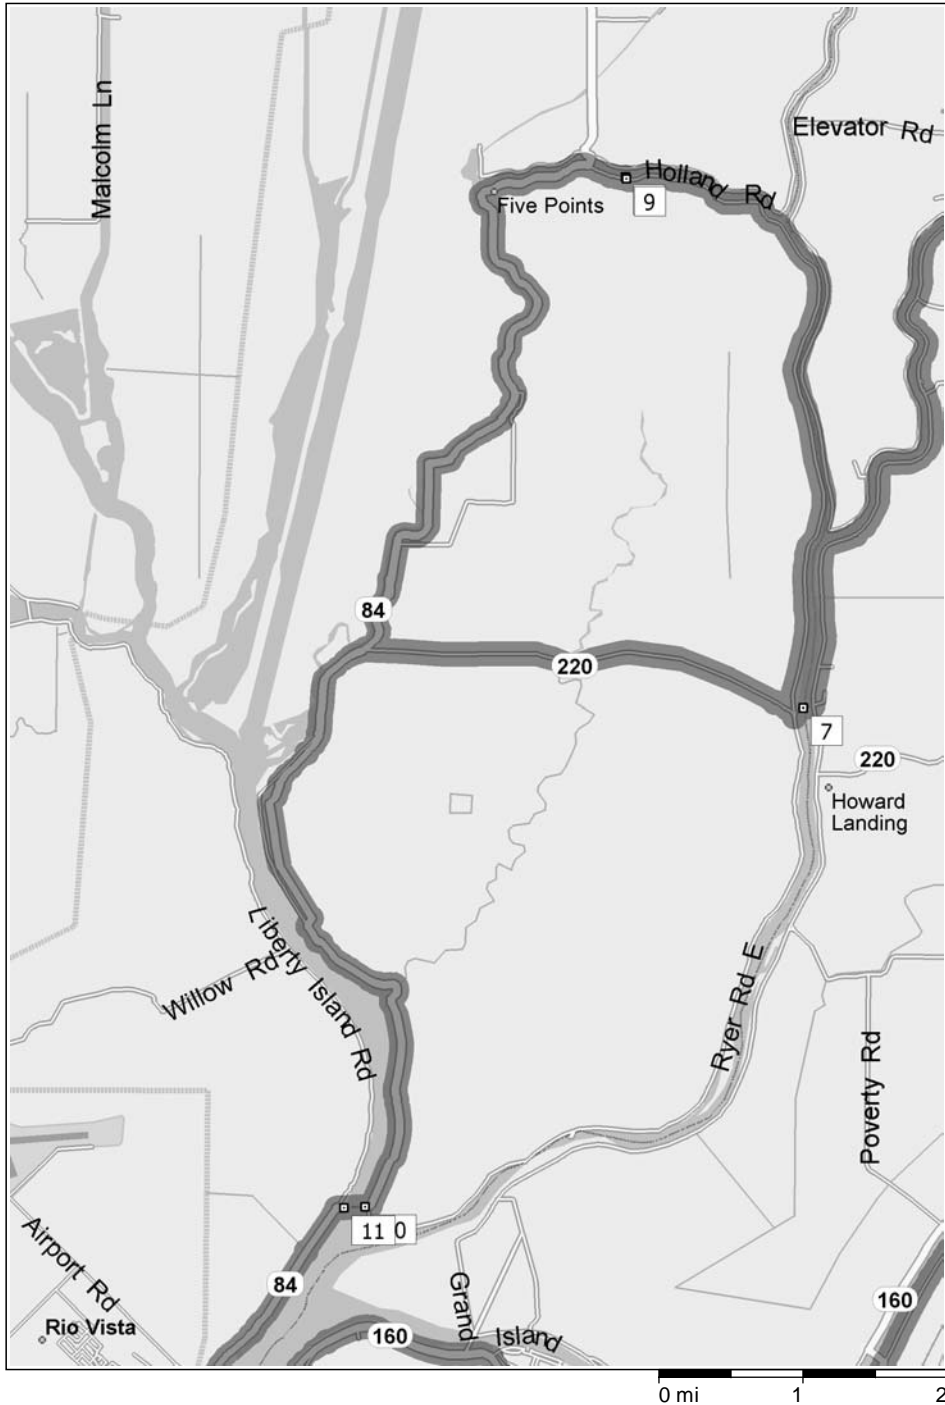

- 6:33 AM 21.7 mi \*Check timetable\* Take Howard Landing (West)
- 6:33 AM 21.7 mi 7 \*Check timetable\* At Howard Landing, stay on Howard Landing (West)
- 6:34 AM 21.7 mi Take Ryer Rd E (North) for 4.8 ...

6:43 AM    26.5 mi    8 At 3003 Ryer Rd E, Walnut Grove, CA 95690, return South-East on Ryer Rd E for 4.8 mi

6:53 AM 31.3 mi Turn RIGHT (North) onto SR-220 for 3.1 ...  
 7:00 AM 34.4 mi Turn RIGHT (North-East) onto SR-84 for 4.9 ...

- 7:06 AM 39.3 mi Continue (East) on Ryer Rd for 0.3 ...
- 7:07 AM 39.6 mi 9 At Ryer Rd, Walnut Grove, CA 95690, return West on Ryer Rd for 0.3 mi

7:08 AM 39.9 mi Continue (West) on SR-84 for 9.6 ...

- 7:19 AM 49.4 mi **10** \*Check timetable\* At SR-84, Walnut Grove, CA 95690, take Ryer Island (West)
- 7:19 AM 49.4 mi **11** At SR-84, Rio Vista, CA 94571, take SR-84 (West) for 2.3 mi
- 7:22 AM 51.8 mi **12** At N Front St, Rio Vista, CA 94571, turn LEFT (South-West) onto N Front St for 0.1 mi
- 7:22 AM 51.9 mi **13** At 266 N Front St, Rio Vista, CA 94571, turn RIGHT (North-West) onto New Front St for 0... mi
- 7:23 AM 52.0 mi **14** At 177 SR-12, Rio Vista, CA 94571, bear RIGHT (East) onto SR-12 [Rio Vista Rd] for 0... mi
- 7:24 AM 52.7 mi **15** At 20104 SR-12, Isleton, CA 95641, turn LEFT (North) onto SR-160 [Victory Hwy] for 5.8 mi

- 8:21 AM 90.3 mi Bear LEFT (North-East) onto N Tully Rd for 1.1 ...
- 8:23 AM 91.4 mi Bear RIGHT (East) onto E Jahant Rd for 2.1 ...
- 8:26 AM 93.5 mi Bear LEFT (North) onto N Mackville Rd for 0.5 ...